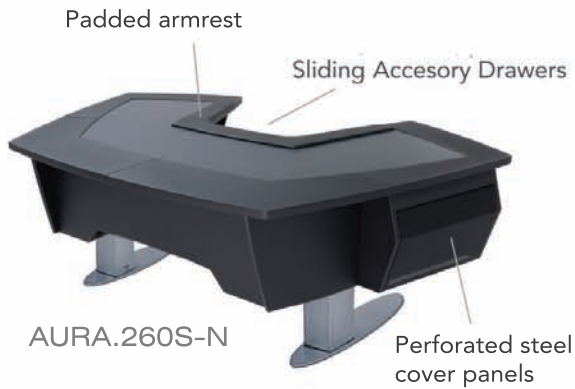

Sit- Stand

ACCESSORIES

21" Shelf
Modification

Dual
Monitor Arm

Speaker
Platforms

Blank Panels

Rack Rail
Screws

Sit or stand
with 27" to 42"
electronic height
adjustment

ph: 573.557.3150 toll free: 800.315.0878

AURA.260S

Sit-Stand

AURA.260S electric lifting columns provide users a stable work surface at any desired height with the push of a button. Go from sitting to standing or anywhere in between quietly in just a matter of seconds. Engineered for anthropometric and ergonomic comfort with the highest degree of stability, AURA.260S ships disassembled and is available in four different configurations. 260S-N features a spacious desk surface with under-mount shelving racks on the left and right. The 260S-LR has under-mount racks plus upper racks for integrating electronics on both sides. 260S-L (not shown) has one upper rack on the LEFT and flat desk surface on the right. 260S-R (not shown) is just the opposite configuration. All configurations provide internal cabling accommodations and pass-thrus for computers and multi-screen monitoring.