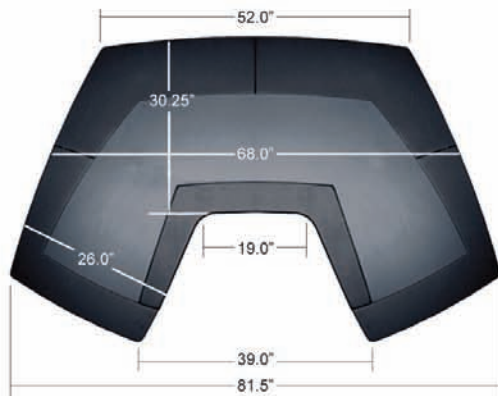

Sit- Stand

ACCESSORIES

21" Shelf
Modification

Dual
Monitor Arm

Speaker
Platforms

Blank Panels

Rack Rail
Screws

Sit or stand
with 27" to 42"
electronic height
adjustment

ph: 573.557.3150 toll free: 800.315.0878

AURA.260S

Sit-Stand

AURA.260S electric lifting columns provide users a stable work surface at any desired height with the push of a button. Go from sitting to standing or anywhere in between quietly in just a matter of seconds. Engineered for anthropometric and ergonomic comfort with the highest degree of stability, AURA.260S ships disassembled and is available in four different configurations. 260S-N features a spacious desk surface with under-mount shelving racks on the left and right. The 260S-LR has under-mount racks plus upper racks for integrating electronics on both sides. 260S-L (not shown) has one upper rack on the LEFT and flat desk surface on the right. 260S-R (not shown) is just the opposite configuration. All configurations provide internal cabling accommodations and pass-thrus for computers and multi-screen monitoring.