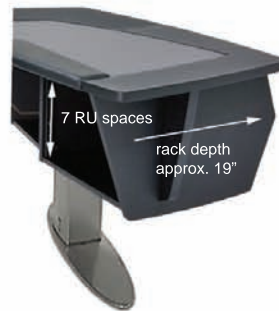

Sit- Stand

ACCESSORIES

21" Shelf
Modification

Dual
Monitor Arm

Speaker
Platforms

Blank Panels

Rack Rail
Screws

Sit or stand
with 27" to 42"
electronic height
adjustment

Optional rack module configurations

For more information about our products and services or to see a list of dealers, please visit us at www.argosyconsole.com or call the numbers below.

©2011 ARGOSY CONSOLE, INC. All rights reserved. Argosy and Dream Studio are registered trademarks of Argosy Console, Inc. Other trademarked names are the property of their respective owners.

ph: 573.557.3150 toll free: 800.315.0878

AURA.260S

Sit-Stand

AURA.260S electric lifting columns provide users a stable work surface at any desired height with the push of a button. Go from sitting to standing or anywhere in between quietly in just a matter of seconds. Engineered for anthropometric and ergonomic comfort with the highest degree of stability, AURA.260S ships disassembled and is available in four different configurations. 260S-N features a spacious desk surface with under-mount shelving racks on the left and right. The 260S-LR has under-mount racks plus upper racks for integrating electronics on both sides. 260S-L (not shown) has one upper rack on the LEFT and flat desk surface on the right. 260S-R (not shown) is just the opposite configuration. All configurations provide internal cabling accommodations and pass-thrus for computers and multi-screen monitoring.