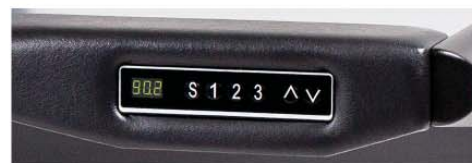

LIGHTER. FASTER. BETTER.

HALO Is for productive, creative people who have always wanted an ARGOSY, but due to space or other limitations previously had to settle for some "less than impressive" solution...

NEW!
HALO.E
Sit-Stand
model