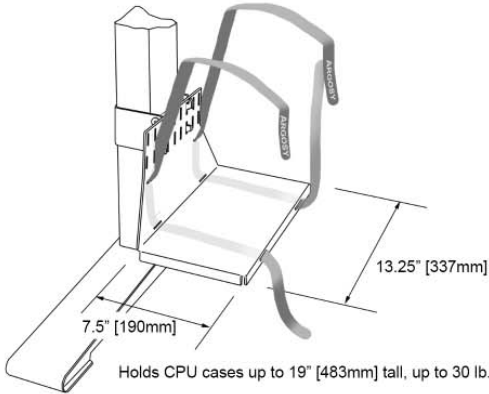

OPTIONAL ACCESSORIES

CPU Leg bracket and straps