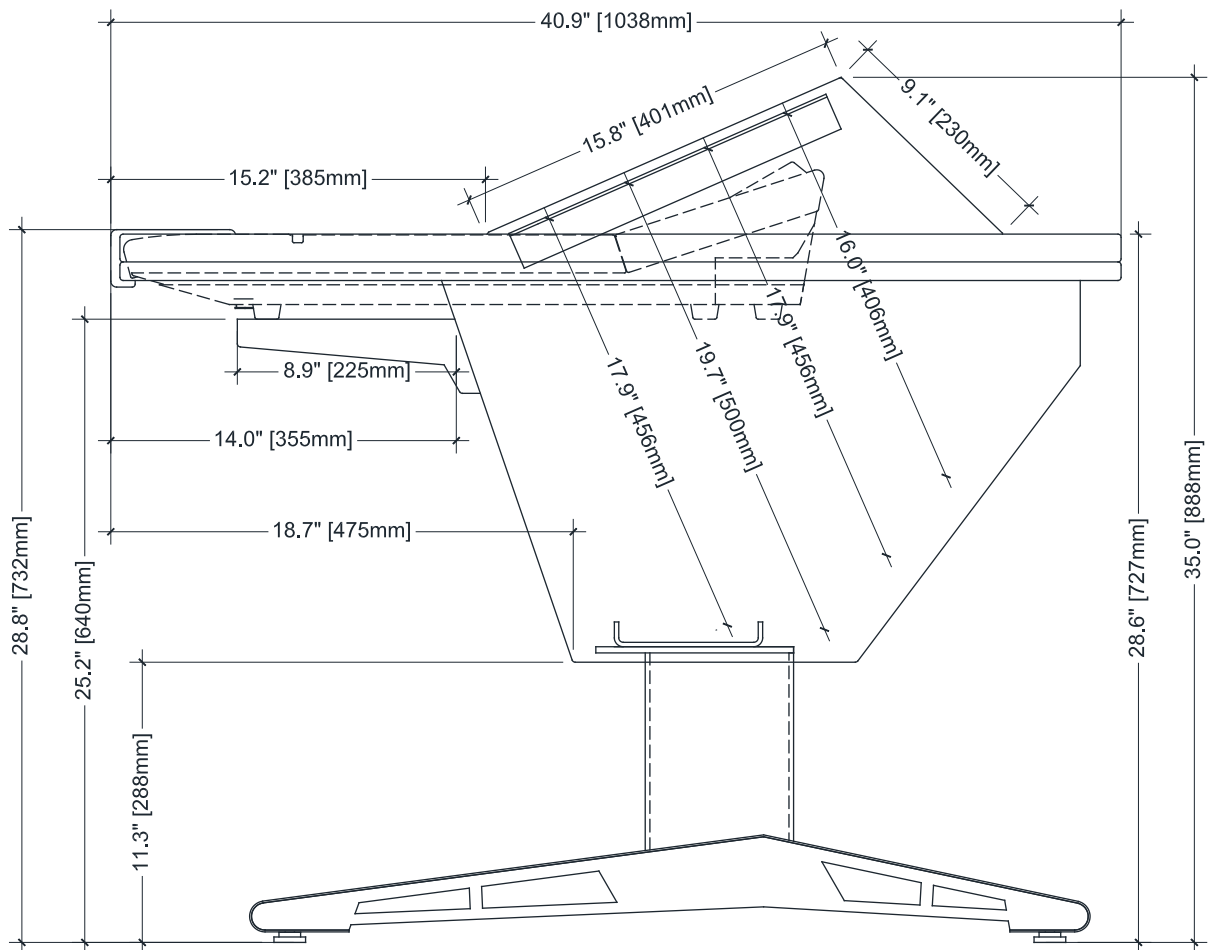

Height to top of Armrest

28.8"/732mm

Depth-Front to Back

40.9"/1038mm

Desk Space in front of Rack

22.8"/578mm Wide x 10.1"/257mm Deep

Desk Space

22.8"/578mm Wide x 35.8"/910mm Deep

Dimensions are approximate and subject to change.

Front View Eclipse for Yamaha Nuage
Shown with Rack (Right)

ARGOSY CONSOLE

TECHNICAL SPECIFICATIONS Eclipse for Yamaha Nuage

Top View Eclipse for Yamaha Nuage
Shown with Desk (Left) and Rack (Right)

Side View Showing Rack