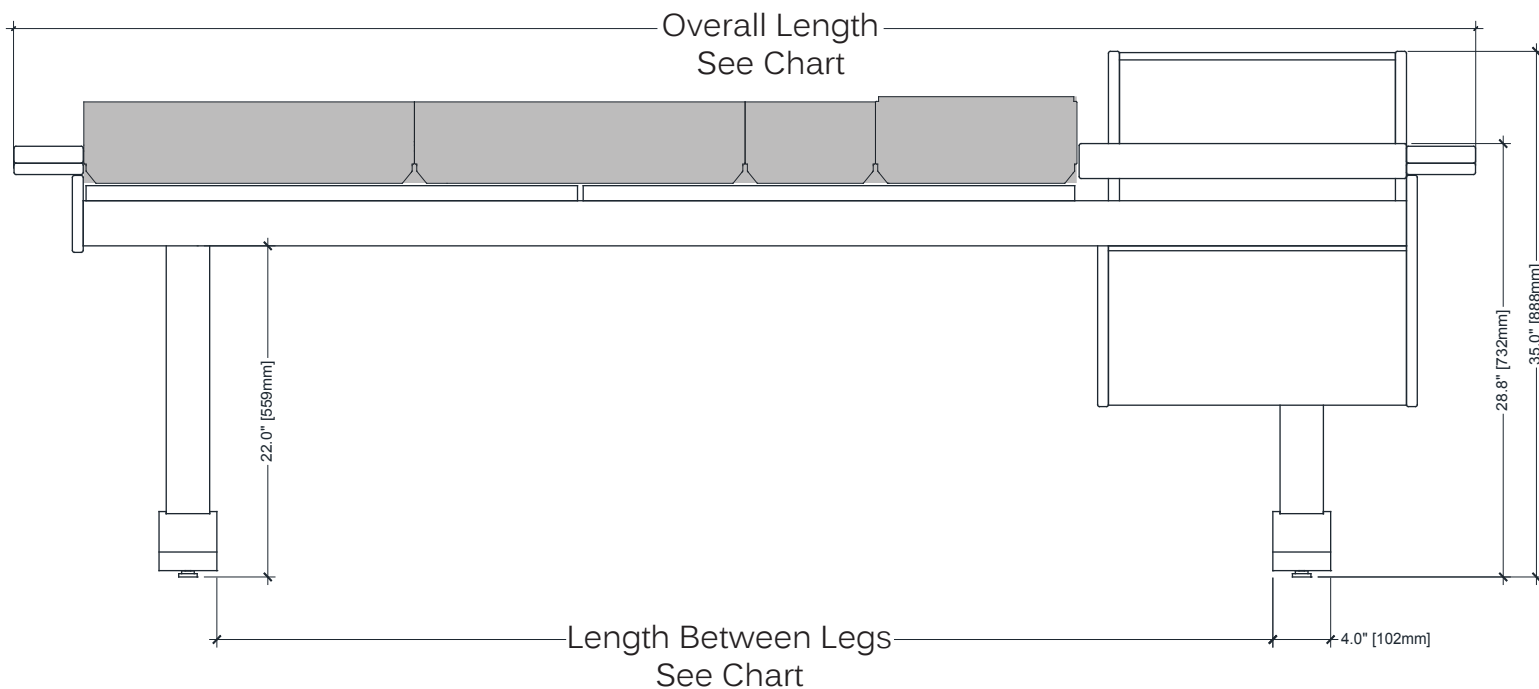

Height to top of Armrest

28.8"/732mm

Depth-Front to Back

40.9"/1038mm

Desk Space in front of Rack

22.8"/578mm Wide x 10.1"/257mm Deep

Desk Space

22.8"/578mm Wide x 35.8"/910mm Deep

Dimensions are approximate and subject to change.

Front View Eclipse for Yamaha Nuage
Shown with Rack (Right)

ARGOSY CONSOLE

TECHNICAL SPECIFICATIONS Eclipse for Yamaha Nuage

Top View Eclipse for Yamaha Nuage
Shown with Desk (Left) and Rack (Right)

Side View Showing Rack