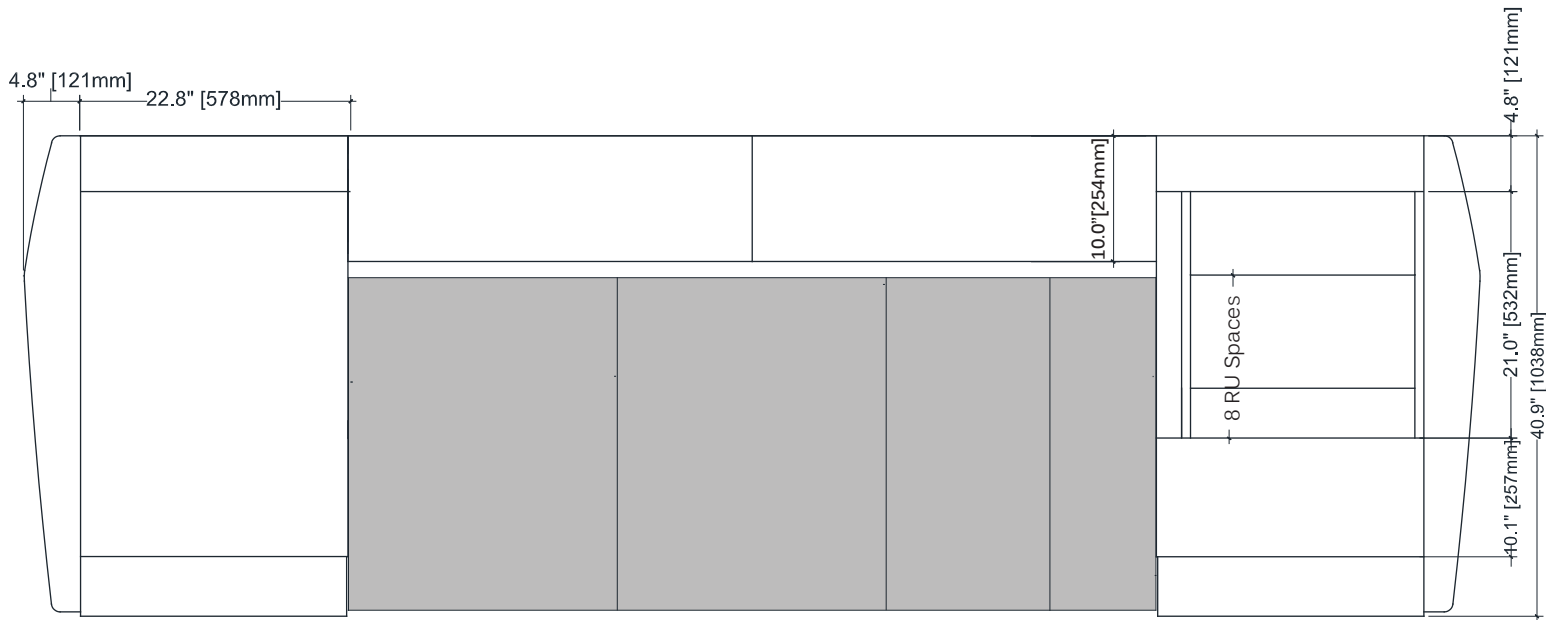

Your dream studio
just got closer.

Ph: 573.557.3150 toll free: 800.315.0878

ARGOSY CONSOLE

TECHNICAL SPECIFICATIONS Eclipse for Yamaha Nuage

Eclipse for Yamaha Nuage	Overall Length			Length Between Legs		
	No Rack/Desk	1 Rack/Desk	2 Racks/Desks	No Rack/Desk	1 Rack/Desk	2 Racks/Desks
1 Master + 1 Fader						
No Workspace	46.5"/1180mm	69.2"/1758mm	92.0"/2336mm	18.4"/467mm	41.1"/1045mm	63.9"/1623mm
Small Workspace	55.5"/1409mm	78.2"/1987mm	101.0"/2565mm	27.4"/696mm	50.2"/1274mm	72.9"/1852mm
Large Workspace	69.3"/1761mm	92.1"/2339mm	114.8"/2917mm	40.2"/1021mm	63.0"/1599mm	85.7"/2177mm
Large & Small Workspace	78.3"/1990mm	101.1"/2568mm	123.9"/3146mm	50.3"/1277mm	73.0"/1855	95.8"/2433mm
1 Master + 2 Faders						
No Workspace	69.3"/1761mm	92.1"/2339mm	114.8"/2917mm	41.3"/1048mm	64.0"/1626mm	86.8"/2204mm
Small Workspace	78.3"/1990mm	101.1"/2568mm	123.9"/3146mm	50.3"/1277mm	73.0"/1855	95.8"/2433mm
Large Workspace	92.2"/2342mm	115.0"/2920mm	137.7"/3498mm	63.1"/1602mm	85.8"/2180mm	109.7"/2758mm
Large & Small Workspace	101.2"/2571mm	124.0"/3149mm	146.7"/3727mm	73.1"/1858mm	95.9"/2436mm	118.7"/3014mm

Height to top of Armrest

28.8"/732mm

Depth-Front to Back

40.9"/1038mm

Desk Space in front of Rack

22.8"/578mm Wide x 10.1"/257mm Deep

Desk Space

22.8"/578mm Wide x 35.8"/910mm Deep

Dimensions are approximate and subject to change.

Front View Eclipse for Yamaha Nuage
Shown with Rack (Right)

ARGOSY CONSOLE

TECHNICAL SPECIFICATIONS Eclipse for Yamaha Nuage

Top View Eclipse for Yamaha Nuage
Shown with Desk (Left) and Rack (Right)

Side View Showing Rack