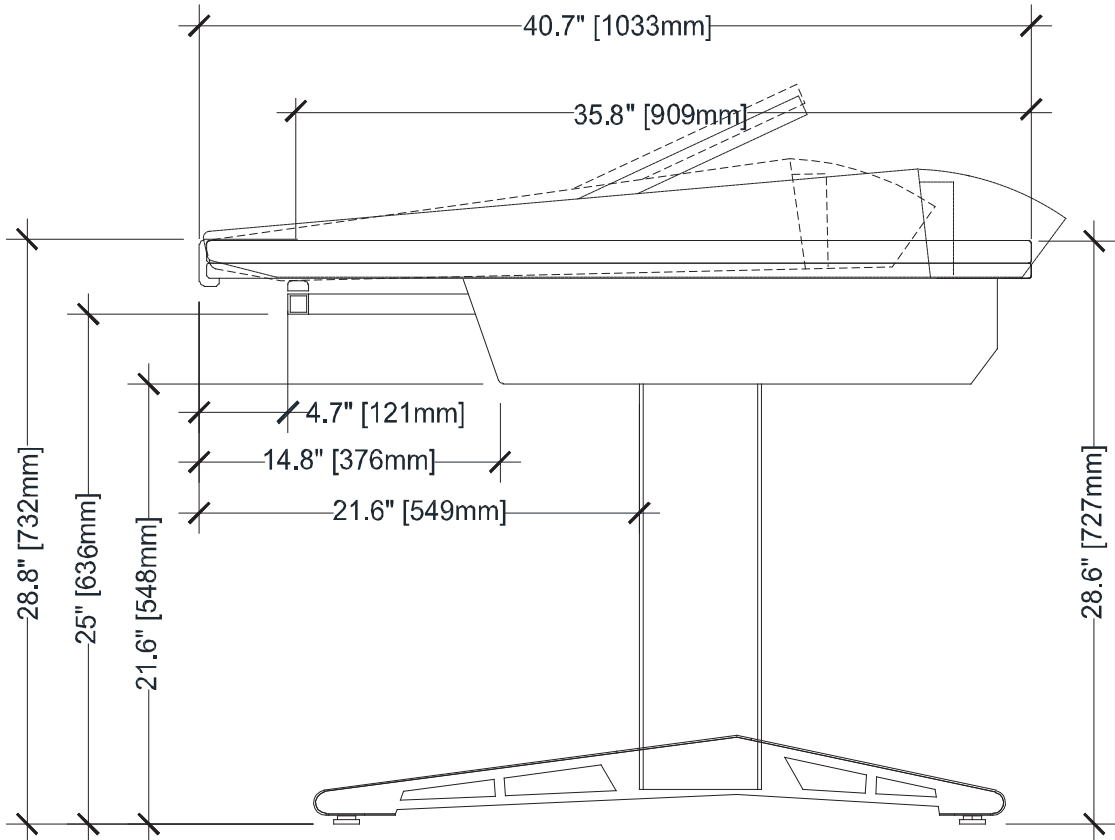

Your dream studio
just got closer.

Ph: 573.557.3150 toll free: 800.315.0878

ARGOSY CONSOLE

TECHNICAL SPECIFICATIONS

Eclipse for Avid S6	Overall Length			Length Between Legs - Leg width is 4.0"/102mm		
	No Racks	1 Rack or Desk	2 Racks and/or Desk	No Racks	1 Rack or 1 Desk	2 Racks and/or Desk
2 Bucket Desk	35.5"/901mm	58.3"/1481mm	81.1"/2060mm	7.5"/191mm	30.3"/770mm	53.0"/1347mm
3 Bucket Desk	47.2"/1199mm	70.0"/1778mm	92.8"/2357mm	19.2"/488mm	42.0"/1066mm	64.7"/1643mm
4 Bucket desk	58.9"/1496mm	81.7"/2075mm	104.5"/2654mm	30.9"/7845mm	53.7"/1364mm	76.4"/1941mm
5 Bucket Desk	70.6"/1793mm	93.4"/2372mm	116.2"/2952mm	42.6"/1082mm	65.4"/1661mm	88.1"/2238mm
6 Bucket Desk	82.3"/2090mm	105.1"/2670mm	127.9"/3249mm	54.3"/1379mm	77.1"/1958mm	99.8"/2535mm
7 Bucket Desk	94.0"/2387mm	116.8"/2967mm	139.6"/3546mm	53.75"/1365mm	76.6"/1944mm	99.3"/2521mm
9 Bucket Desk	117.4"/2982mm	140.2"/3561mm	163.0"/4140mm	77.2"/1960mm	100.0"/2539mm	122.7"/3115mm

Height to top of armrest

28.8"/732mm

Depth-front to back

40.7"/1033mm

Desk Space in front of Rack

22.8"/578mm Wide x 10.3"/260mm Deep

Desk Space

22.8"/578mm Wide x 35.8"/909mm Deep

Dimensions are approximate and subject to change.

Top View showing 3 Bucket Desk with Rack

Side View Showing Rack

Side View Showing Desk Space