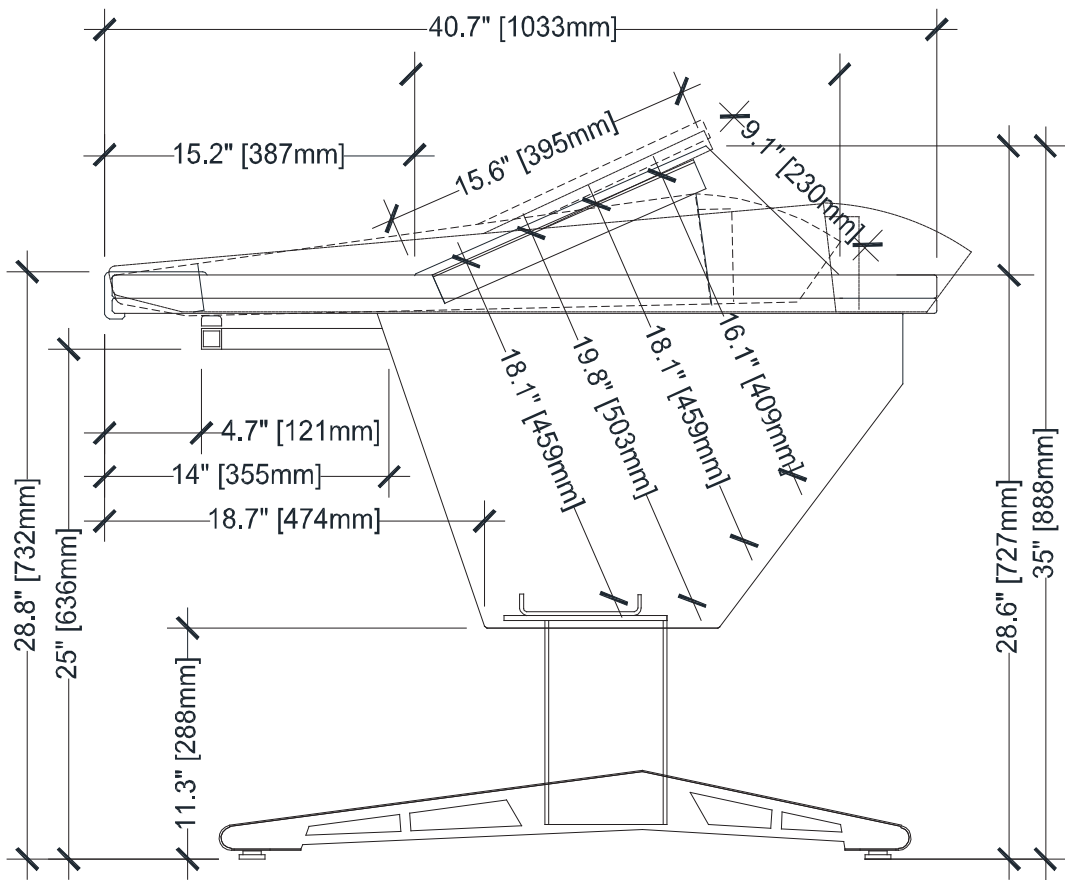

Your dream studio
just got closer.

Ph: 573.557.3150 toll free: 800.315.0878

ARGOSY CONSOLE

TECHNICAL SPECIFICATIONS

Eclipse for Avid S6	Overall Length			Length Between Legs - Leg width is 4.0"/102mm		
	No Racks	1 Rack or Desk	2 Racks and/or Desk	No Racks	1 Rack or 1 Desk	2 Racks and/or Desk
2 Bucket Desk	35.5"/901mm	58.3"/1481mm	81.1"/2060mm	7.5"/191mm	30.3"/770mm	53.0"/1347mm
3 Bucket Desk	47.2"/1199mm	70.0"/1778mm	92.8"/2357mm	19.2"/488mm	42.0"/1066mm	64.7"/1643mm
4 Bucket desk	58.9"/1496mm	81.7"/2075mm	104.5"/2654mm	30.9"/7845mm	53.7"/1364mm	76.4"/1941mm
5 Bucket Desk	70.6"/1793mm	93.4"/2372mm	116.2"/2952mm	42.6"/1082mm	65.4"/1661mm	88.1"/2238mm
6 Bucket Desk	82.3"/2090mm	105.1"/2670mm	127.9"/3249mm	54.3"/1379mm	77.1"/1958mm	99.8"/2535mm
7 Bucket Desk	94.0"/2387mm	116.8"/2967mm	139.6"/3546mm	53.75"/1365mm	76.6"/1944mm	99.3"/2521mm
9 Bucket Desk	117.4"/2982mm	140.2"/3561mm	163.0"/4140mm	77.2"/1960mm	100.0"/2539mm	122.7"/3115mm

Height to top of armrest

28.8"/732mm

Depth-front to back

40.7"/1033mm

Desk Space in front of Rack

22.8"/578mm Wide x 10.3"/260mm Deep

Desk Space

22.8"/578mm Wide x 35.8"/909mm Deep

Dimensions are approximate and subject to change.

Top View showing 3 Bucket Desk with Rack

Side View Showing Rack

Side View Showing Desk Space