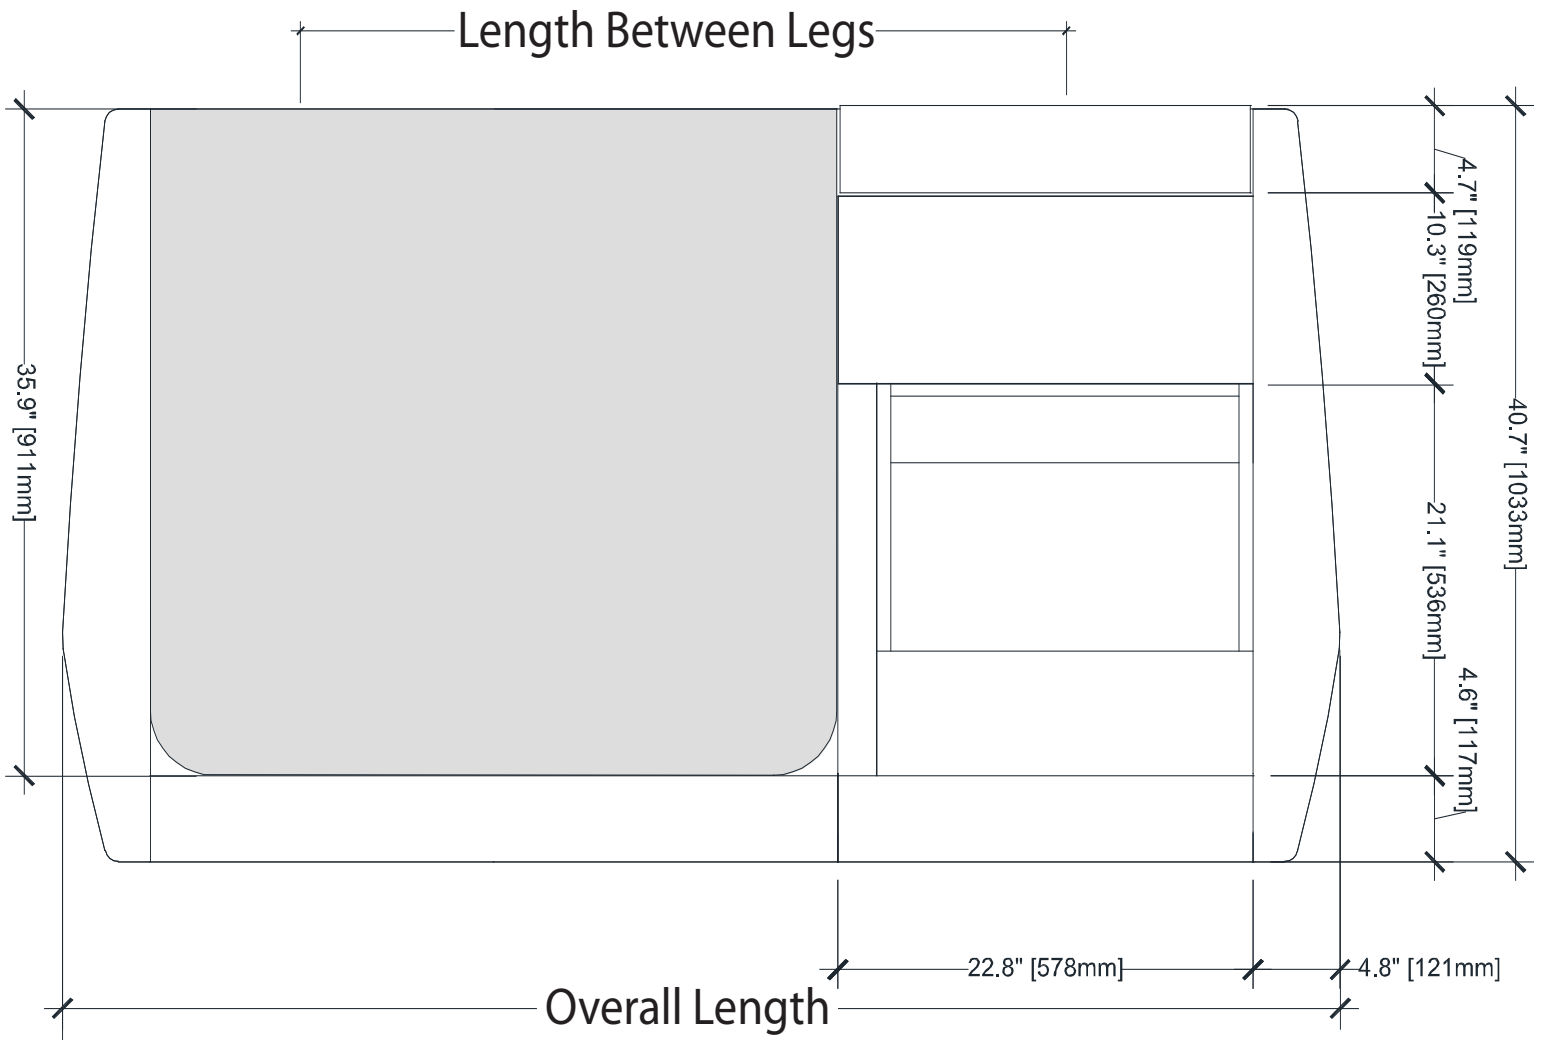

Your dream studio
just got closer.

Ph: 573.557.3150 toll free: 800.315.0878

ARGOSY CONSOLE

TECHNICAL SPECIFICATIONS

Eclipse for Avid S6	Overall Length			Length Between Legs - Leg width is 4.0"/102mm		
	No Racks	1 Rack or Desk	2 Racks and/or Desk	No Racks	1 Rack or 1 Desk	2 Racks and/or Desk
2 Bucket Desk	35.5"/901mm	58.3"/1481mm	81.1"/2060mm	7.5"/191mm	30.3"/770mm	53.0"/1347mm
3 Bucket Desk	47.2"/1199mm	70.0"/1778mm	92.8"/2357mm	19.2"/488mm	42.0"/1066mm	64.7"/1643mm
4 Bucket desk	58.9"/1496mm	81.7"/2075mm	104.5"/2654mm	30.9"/7845mm	53.7"/1364mm	76.4"/1941mm
5 Bucket Desk	70.6"/1793mm	93.4"/2372mm	116.2"/2952mm	42.6"/1082mm	65.4"/1661mm	88.1"/2238mm
6 Bucket Desk	82.3"/2090mm	105.1"/2670mm	127.9"/3249mm	54.3"/1379mm	77.1"/1958mm	99.8"/2535mm
7 Bucket Desk	94.0"/2387mm	116.8"/2967mm	139.6"/3546mm	53.75"/1365mm	76.6"/1944mm	99.3"/2521mm
9 Bucket Desk	117.4"/2982mm	140.2"/3561mm	163.0"/4140mm	77.2"/1960mm	100.0"/2539mm	122.7"/3115mm

Height to top of armrest

28.8"/732mm

Depth-front to back

40.7"/1033mm

Desk Space in front of Rack

22.8"/578mm Wide x 10.3"/260mm Deep

Desk Space

22.8"/578mm Wide x 35.8"/909mm Deep

Dimensions are approximate and subject to change.

Top View showing 3 Bucket Desk with Rack

Side View Showing Rack

Side View Showing Desk Space