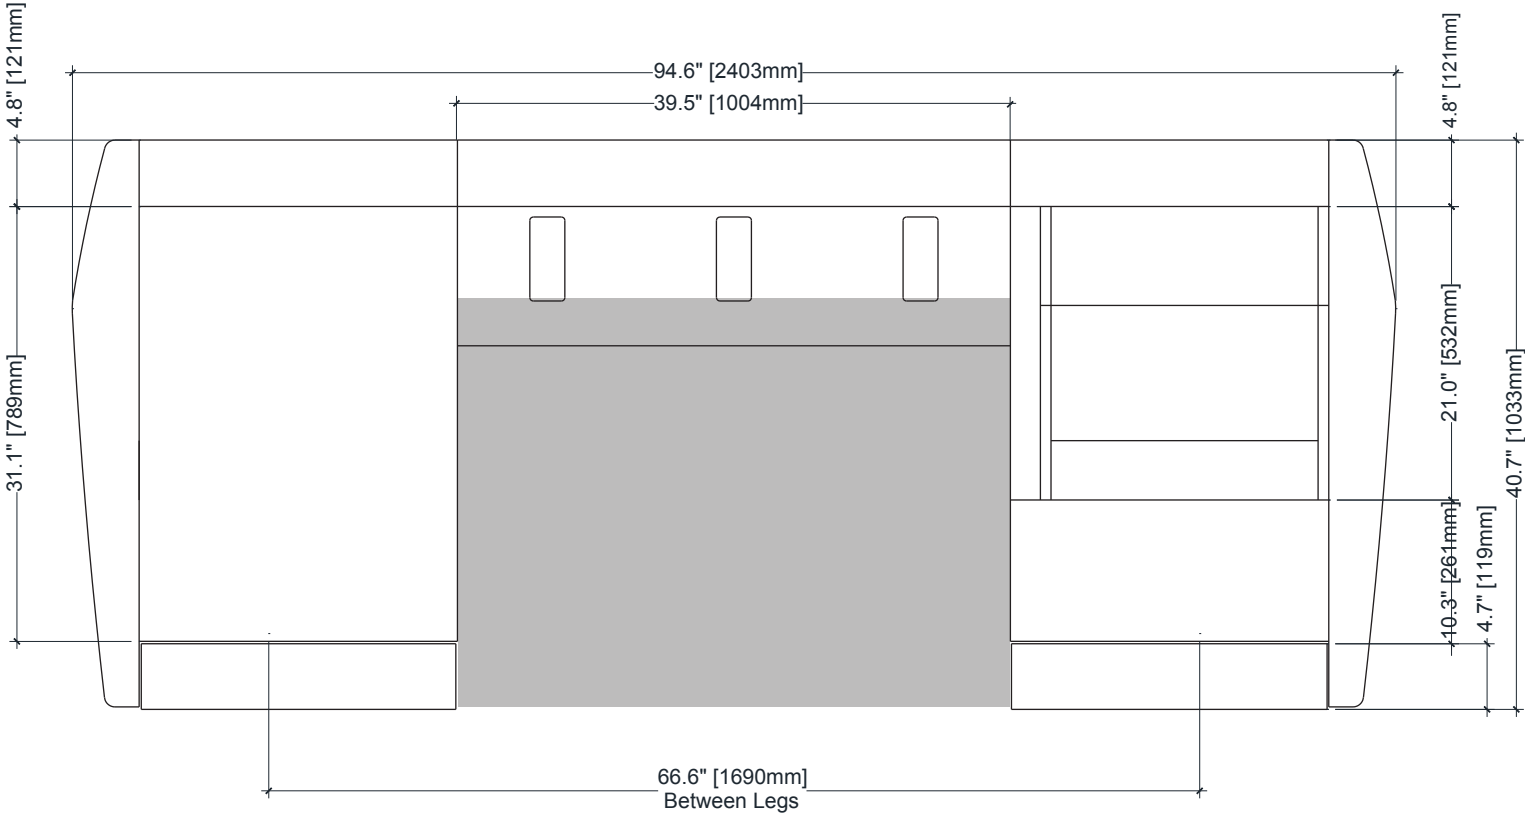

Your dream studio
just got closer.

Ph: 573.557.3150 toll free: 800.315.0878

ARGOSY CONSOLE

TECHNICAL SPECIFICATIONS Eclipse for SSL XL

Top View Showing Desk and Rack Configuration

Side View Showing Rack

Side View Showing Desk