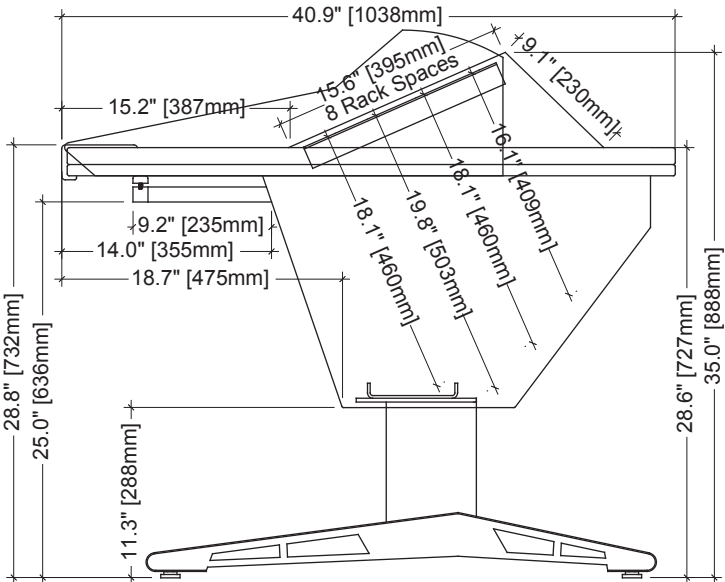

Your dream studio
just got closer.

Ph: 573.557.3150 toll free: 800.315.0878

ARGOSY CONSOLE

TECHNICAL SPECIFICATIONS Eclipse for SSL XL

Top View Showing Desk and Rack Configuration

Side View Showing Rack

Side View Showing Desk