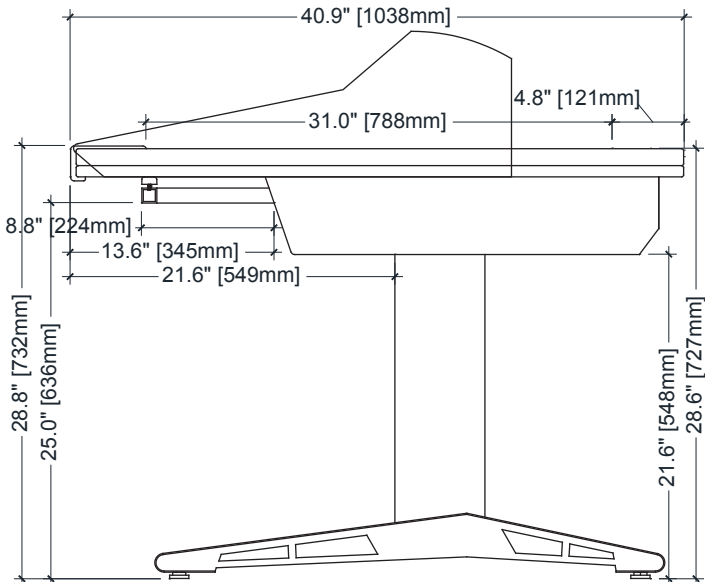

Your dream studio
just got closer.

Ph: 573.557.3150 toll free: 800.315.0878

ARGOSY CONSOLE

TECHNICAL SPECIFICATIONS Eclipse for SSL XL

Top View Showing Desk and Rack Configuration

Side View Showing Rack

Side View Showing Desk