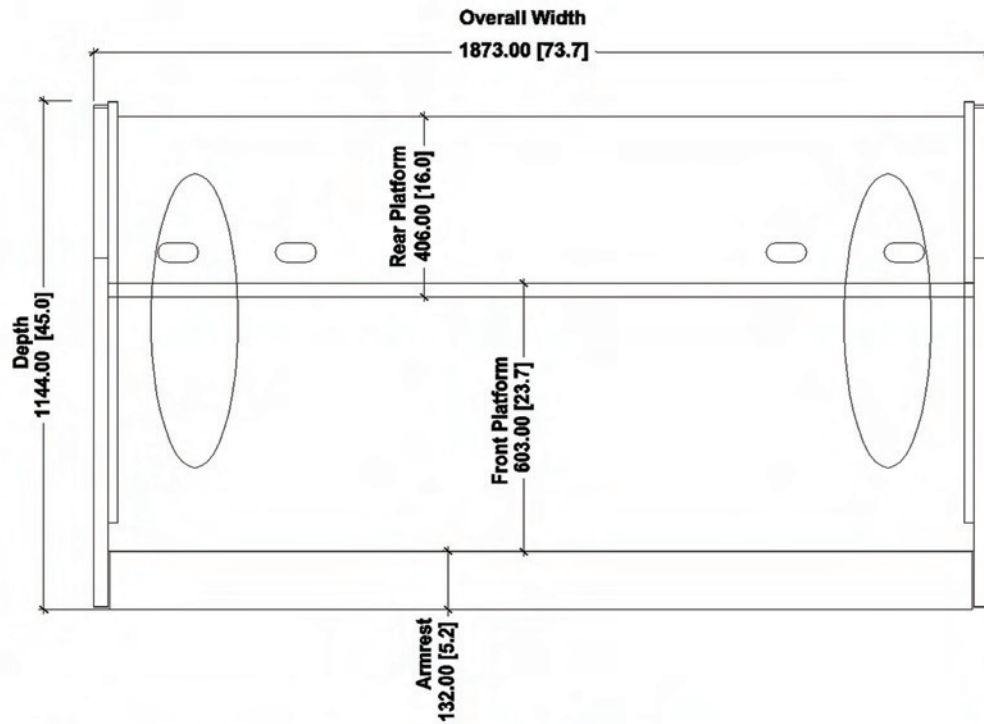

Your dream studio
just got closer.

800.315.0878 or 573.557.3150
www.ArgosyConsole.com

©2012 Argosy Console, Inc.

 ARGOSY

GV22-series

Specifications
in Millimeters (inches)

N
FLAT SURFACE

800.315.0878 or 573.557.3150
www.ArgosyConsole.com