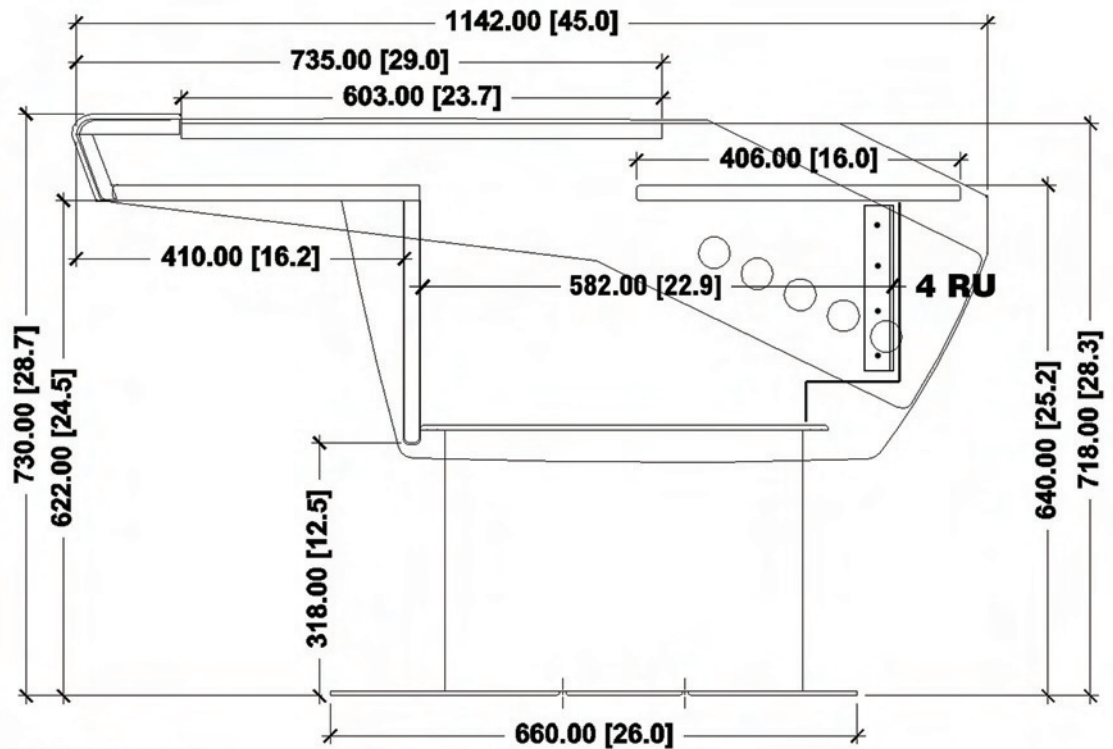

Your dream studio
just got closer.

800.315.0878 or 573.557.3150
www.ArgosyConsole.com

©2012 Argosy Console, Inc.

 ARGOSY

GV22-series

Specifications
in Millimeters (inches)

N
FLAT SURFACE

800.315.0878 or 573.557.3150
www.ArgosyConsole.com