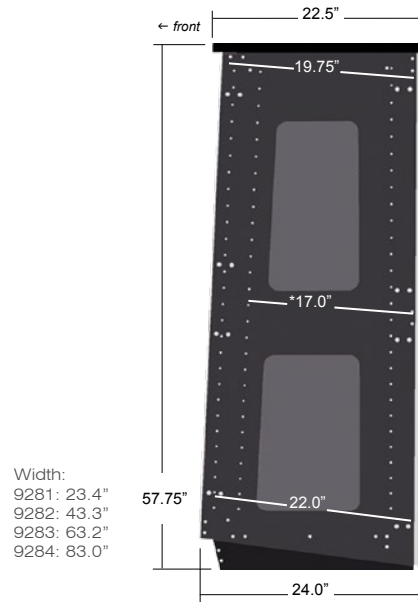

Spire 9280 Series