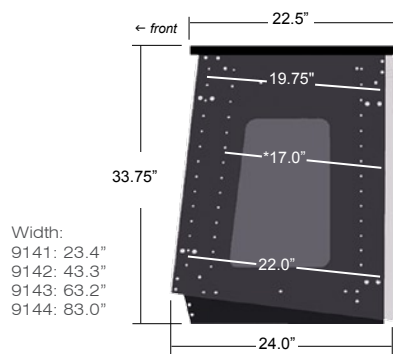

SPIRE

Spire rack enclosures feature unique frame panel construction utilizing 19mm thermo-fused MDF for density and stability. Internal frame panels have large pass-throughs between bays and multiple rail locations, pre-drilled to accommodate front and back rail options, and front and back cabinet doors. Back doors are standard on all Spire rack enclosures. Front doors, internal shelves, and rear rails are options available for all 90 and 70 Spire rack enclosures.

Spire 9140 Series

* Rack rail set-back position for use with optional front door accessory.