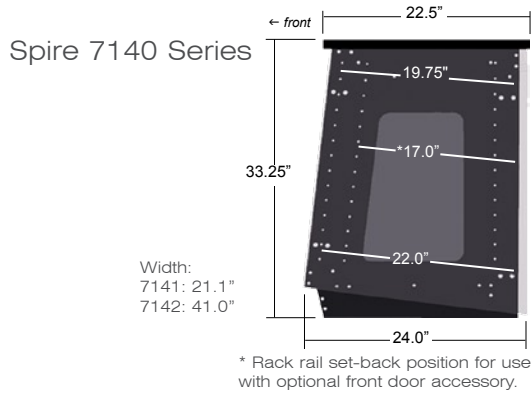

SPIRE

Spire rack enclosures feature unique frame panel construction utilizing 19mm thermo-fused MDF for density and stability. Internal frame panels have large pass-throughs between bays and multiple rail locations, pre-drilled to accommodate front and back rail options, and front and back cabinet doors. Back doors are standard on all Spire rack enclosures. Front doors, internal shelves, and rear rails are options available for all 90 and 70 Spire rack enclosures.

Spire 9140 Series