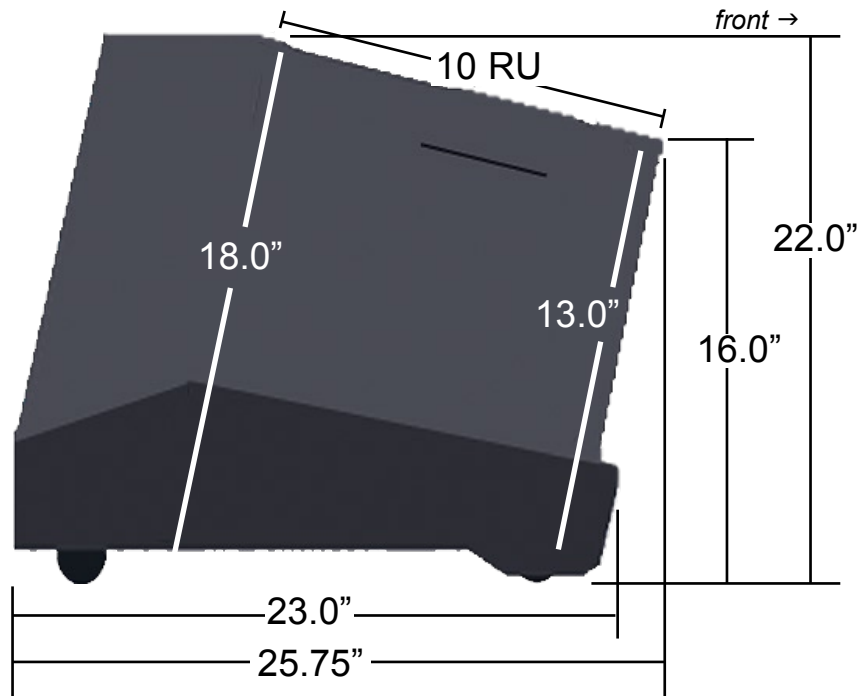

Rack-N-Roll

FEATURES AND TECHNICAL SPECIFICATIONS

H10

Width (L-R):
23.1"

L10

Width (L-R):
23.1"