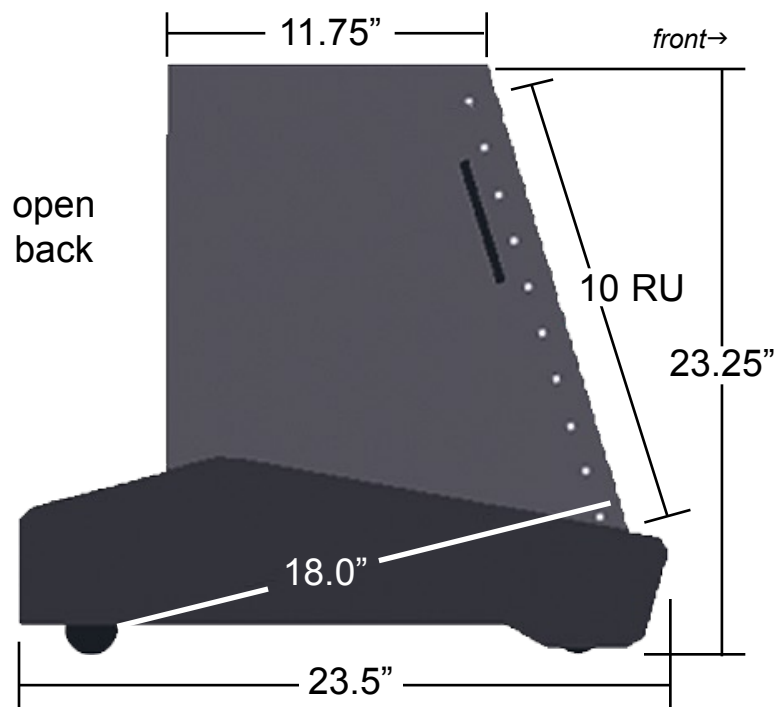

Rack-N-Roll

FEATURES AND TECHNICAL SPECIFICATIONS

H10

Width (L-R):
23.1"

L10

Width (L-R):
23.1"