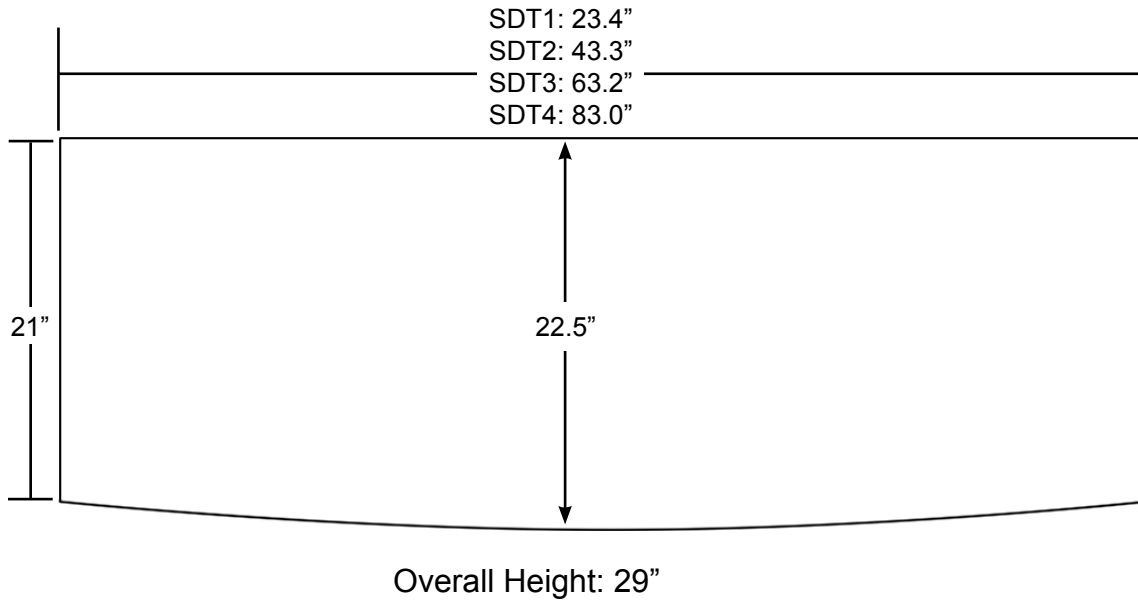

Directors Table

Argosy directors tables have a 1 1/4" thick laminated desk top with one curved side. Steel legs are available in brushed steel or black powdercoated finish, with 60mm leveling casters with brake. SDT3 & SDT4 have a 1" steel support bar on the underside of table top.

Producers Desk

Argosy producers desks have a 1 1/4" thick laminated desk top with one curved side. Steel legs are available in brushed steel or black powdercoated finish with 60mm leveling casters with brake. Producers desks have a 1" steel support bar on the underside of the desk top.