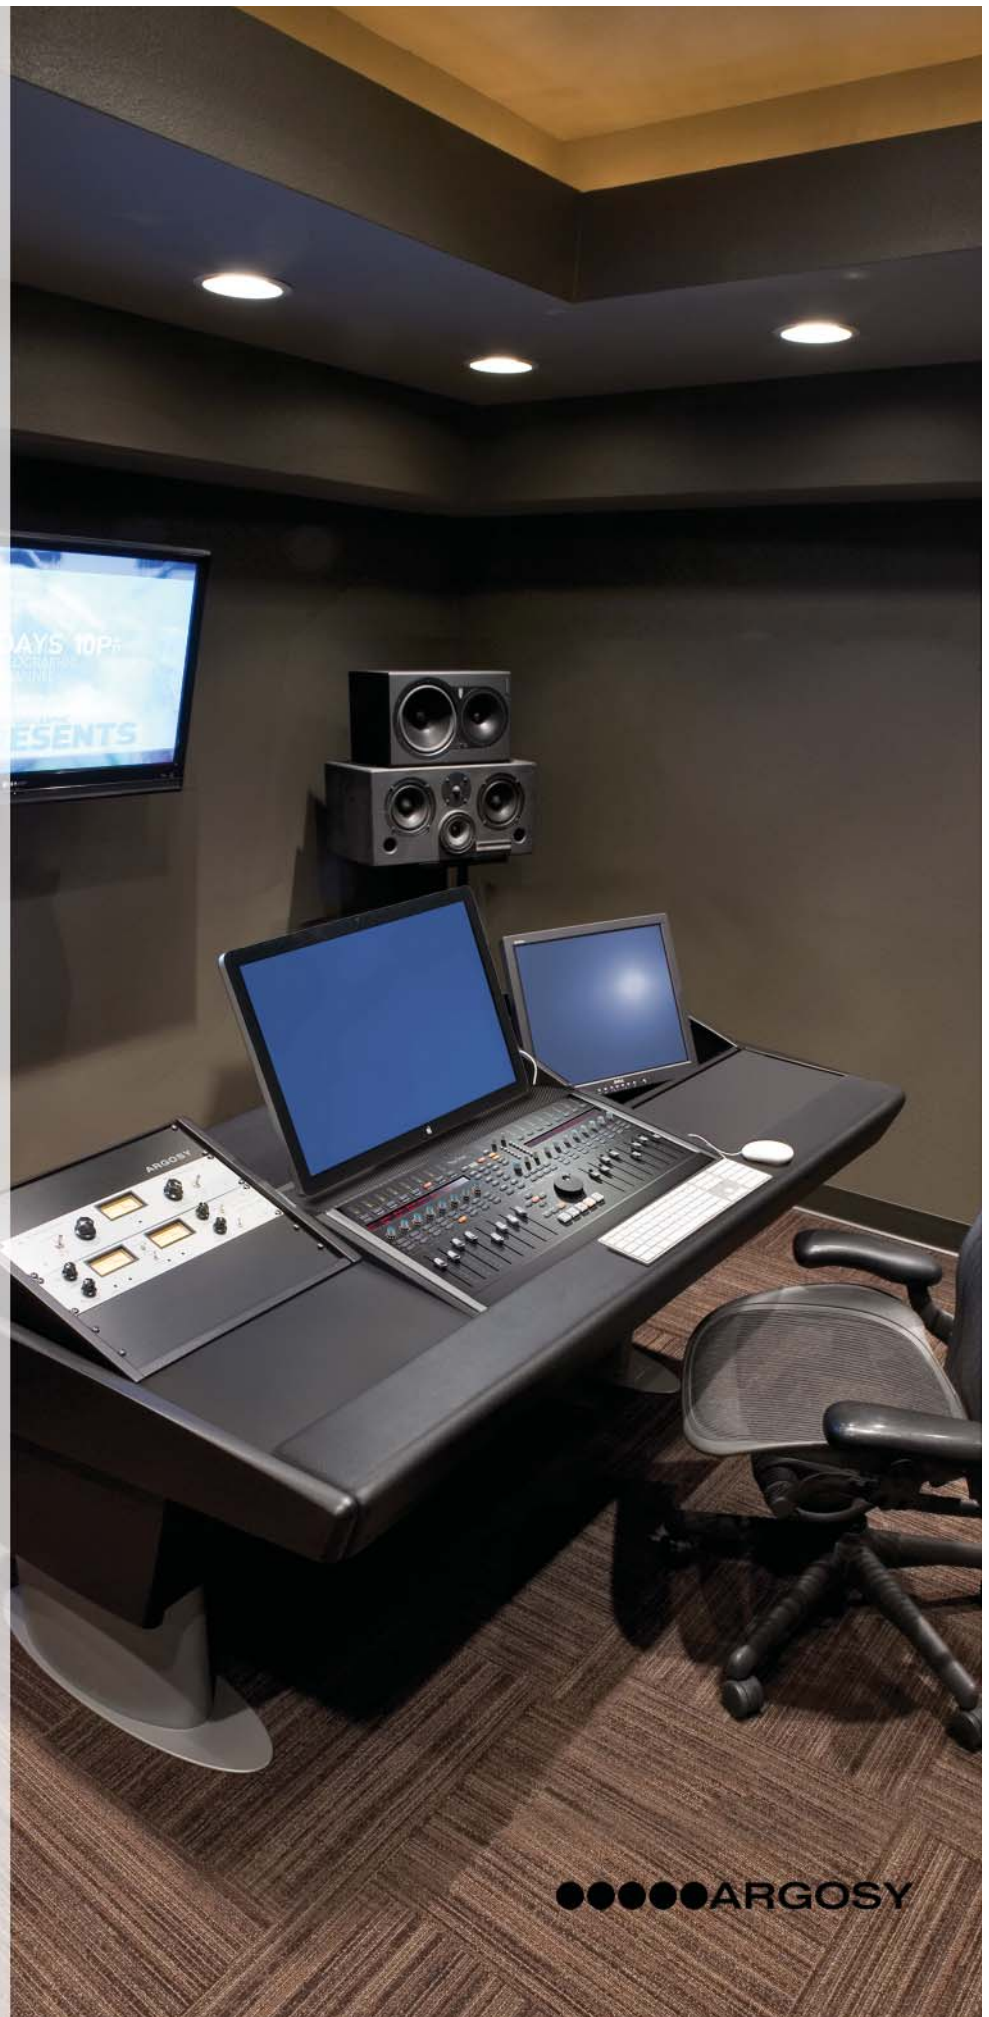

G22

G-series
for SSL® Nucleus

Your dream studio
just got closer.

800.315.0878 or 573.557.3150
www.ArgosyConsole.com

©2012 Argosy Console, Inc.

●●●●●● ARGOSY