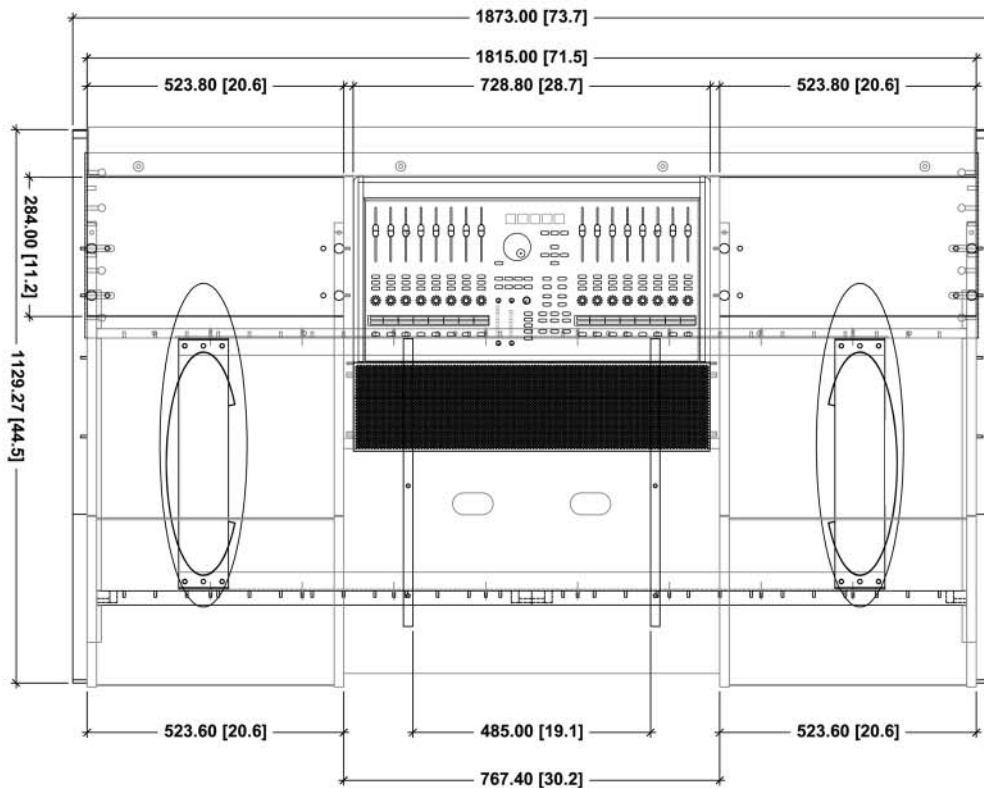

# G-series for SSL® Nucleus

Calculated lines of the G-Series enable unobstructed line-of-sight and line-of-sound while putting every essential control at your fingertips. Elevated chassis provides transparency to low frequencies, while the pitched surface and perforated grills intentionally foil early sound reflection and defeat build-up of standing waves.

Steel chassis rail and leg system support 19-32mm powder coated mdf components for unparalleled support of your studios most vital equipment.

G-series is available in a variety of set-ups for your SSL® Nucleus and with rack and trim options, you can spec out your own customized G-series desk.