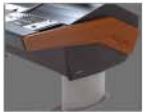

ACCESSORIES

Mahogany
Hardwood
Endpanels