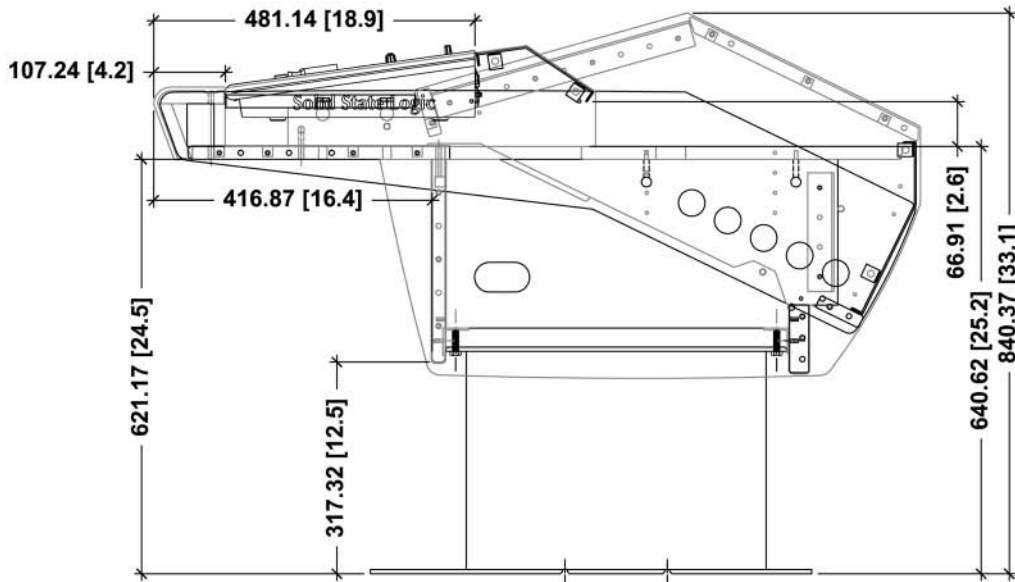

# G-series for SSL® Nucleus

Calculated lines of the G-Series enable unobstructed line-of-sight and line-of-sound while putting every essential control at your fingertips. Elevated chassis provides transparency to low frequencies, while the pitched surface and perforated grills intentionally foil early sound reflection and defeat build-up of standing waves.

Steel chassis rail and leg system support 19-32mm powder coated mdf components for unparalleled support of your studios most vital equipment.

G-series is available in a variety of set-ups for your SSL® Nucleus and with rack and trim options, you can spec out your own customized G-series desk.