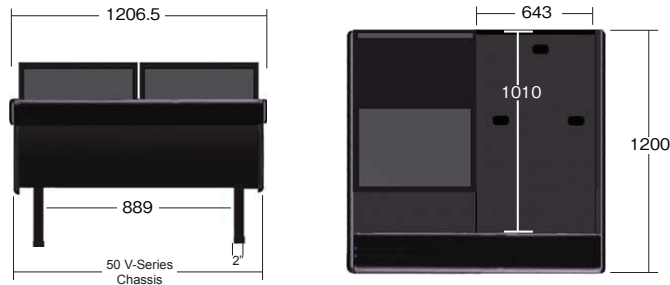

# 50V SERIES

50V Series consoles are shipped disassembled for easy installation.  
 \*Free shipping within the continental United States.

Chassis components are made of 19mm MDF to provide strength and durability with minimal acoustical influence.

Open chassis design defeats thermal buildup and permits easy cable access. Enclosed utility area separates, conceals, and protects vital gear and cabling.

VR1003  
 10 Rack Unit Spaces in the front  
 3 Rack Unit Spaces in the back

VR1000  
 10 Rack Unit Spaces in the front

VR1005  
 10 Rack Unit Spaces in the front  
 5 Rack Unit Spaces in the back

VR1503  
 15 Rack Unit Spaces in the front  
 3 Rack Unit Spaces in the back

Compatible with any V Series rack modules.  
 Mix or match insert modules as desired.

50V uses the 50 Series chassis, but allows total customization of racks and/or flat desk space.

单位：mm