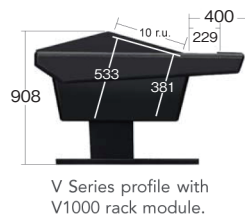

Open chassis design defeats thermal buildup and permits easy cable access. Enclosed utility area separates, conceals, and protects vital gear and cabling.

VR1003  
 10 Rack Unit Spaces in the front  
 3 Rack Unit Spaces in the back