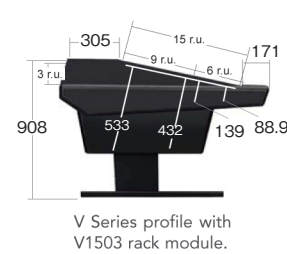

Open chassis design defeats thermal buildup and permits easy cable access. Enclosed utility area separates, conceals, and protects vital gear and cabling.

VR1003  
 10 Rack Unit Spaces in the front  
 3 Rack Unit Spaces in the back