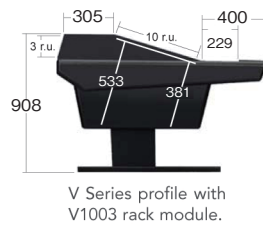

Open chassis design defeats thermal buildup and permits easy cable access. Enclosed utility area separates, conceals, and protects vital gear and cabling.

VR1003  
 10 Rack Unit Spaces in the front  
 3 Rack Unit Spaces in the back