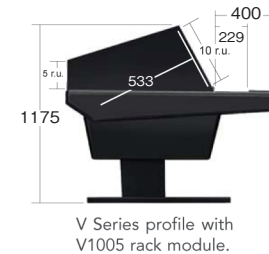

Open chassis design defeats thermal buildup and permits easy cable access. Enclosed utility area separates, conceals, and protects vital gear and cabling.

VR1003  
 10 Rack Unit Spaces in the front  
 3 Rack Unit Spaces in the back