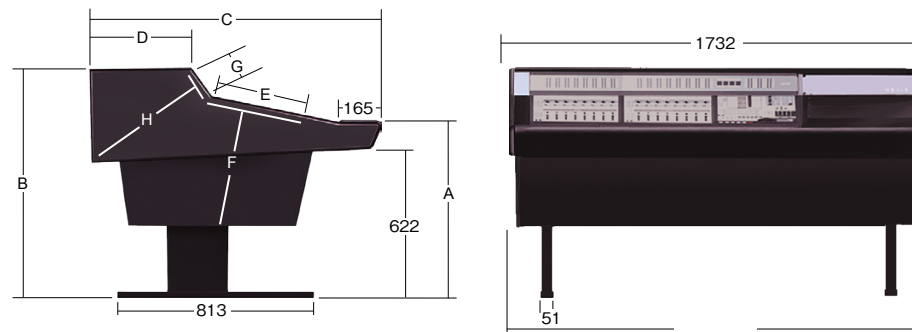

# 70 SERIES FEATURES AND TECHNICAL SPECIFICATIONS

70 Series consoles are shipped disassembled for easy installation. Each model design is product specific to achieve the best possible fit. Chassis components are made of 19mm MDF to provide strength and durability with minimal acoustical influence. Open chassis design defeats thermal buildup and permits easy cable access. Enclosed utility area behind meter-bridge separates, conceals, and protects vital gear and cabling. Detachable lids mounted on adjustable hinges and full-length back access panel provide easy access to utility areas. Multiple cable grommets in back main platform provide convenient cabling access. \*Free shipping within the continental United States.

単位:mm

Dual lid design allows access to utility areas without having to clear entire bridge.

Most models offer on-board rack space to put crucial outboard gear at your fingertips.

Argosy quality in a smaller, non-expandable format.

Removable back access panel provide access to cabling and equipment.

Enclosed utility area behind meterbridge separates and conceals cabling.

One piece, full length, padded armrest provides comfort for extended hours of use.

Steel leg assemblies.

Open chassis design defeats thermal buildup and permits easy cabling access.

単位:mm