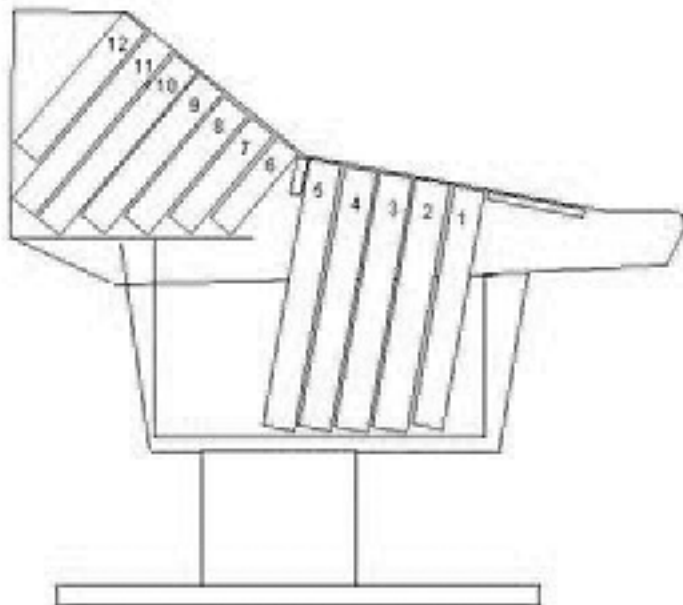

70/90 Series for Digidesign Control|24 / Tascam Dm24

Rack Depth Restrictions

1. 370mm / 14.57"
2. 373mm / 14.69"
3. 378mm / 14.88"
4. 382mm / 15.04"
5. 388mm / 15.28"
6. 155mm / 6.10"
7. 190mm / 7.48"
8. 240mm / 9.45"
9. 285mm / 11.22"
10. 325mm / 12.80"
11. 350mm / 14.17"
12. 320mm / 12.60"