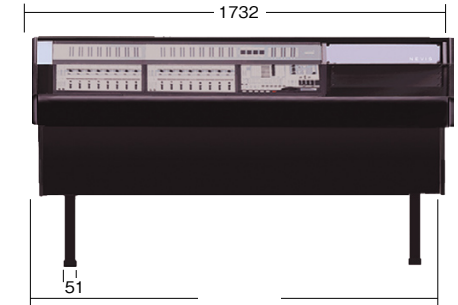

70 SERIES FEATURES AND TECHNICAL SPECIFICATIONS

単位:mm

70 Series consoles are shipped disassembled for easy installation. Each model design is product specific to achieve the best possible fit. Chassis components are made of 19mm MDF to provide strength and durability with minimal acoustical influence. Open chassis design defeats thermal buildup and permits easy cable access. Enclosed utility area behind meter-bridge separates, conceals, and protects vital gear and cabling. Detachable lids mounted on adjustable hinges and full-length back access panel provide easy access to utility areas. Multiple cable grommets in back main platform provide convenient cabling access. *Free shipping within the continental United States.

Dual lid design allows access to utility areas without having to clear entire bridge.

Most models offer on-board rack space to put crucial outboard gear at your fingertips.

Argosy quality in a smaller, non-expandable format.

Removable back access panel provide access to cabling and equipment.

Enclosed utility area behind meterbridge separates and conceals cabling.

One piece, full length, padded armrest provides comfort for extended hours of use.