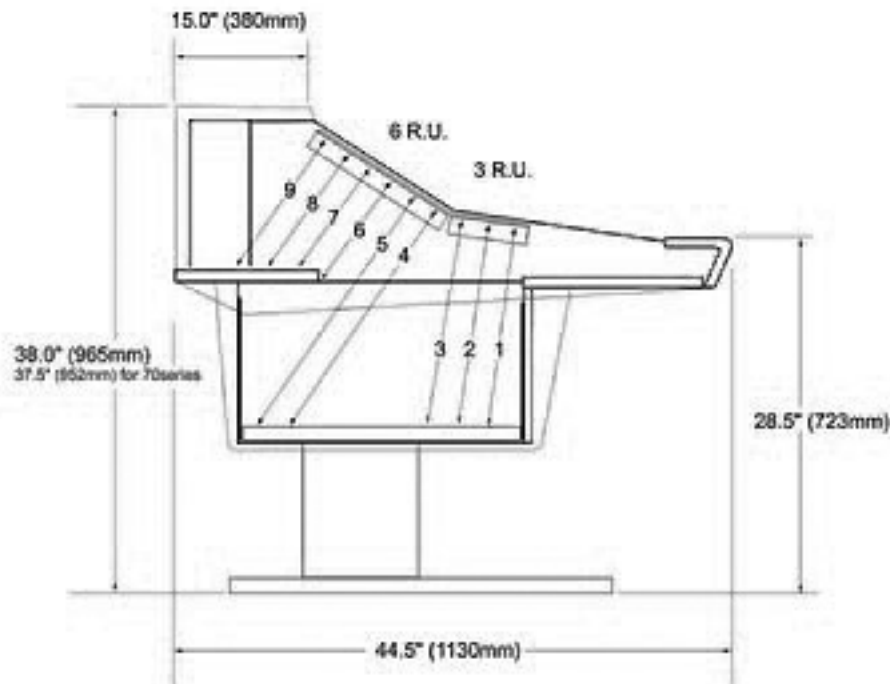

Removable back access panel provide access to cabling and equipment.

Enclosed utility area behind meterbridge separates and conceals cabling.

One piece, full length, padded armrest provides comfort for extended hours of use.

Steel leg assemblies.

Open chassis design defeats thermal buildup and permits easy cabling access.

単位:mm

70 Series

for

	A height	B height	C depth	D depth	E rack sp.	F min. depth	G rack sp.	H min. depth
Digidesign Control 24	724	1016	1067	235	5 sp.	387	7 sp.	152-355
Digidesign ProControl	736	940	1130	387	8 sp.	394	2 sp.	198
Mackie 8 Bus	724	940	1130	387	8 sp.	362	3 sp.	362
Mackie D8B	724	940	1067	387	6 sp.	400	2 sp.	279
Mackie DXB	736	940	1130	387	3 sp.	406	6 sp.	210
Panasonic DA-7	724	1016	1067	343	7 sp.	387	4 sp.	356
Sony DMX-R100	749	940	1067	330	4 sp.	394	5 sp.	267
SoundCraft Ghost	749	940	1130	356	8 sp.	387	2 sp.	336
Tascam DM24	724	1016	1130	235	5 sp.	387	7 sp.	152-355
Tascam DM3200/DM4800	724	1041	1194	330	10 sp.	400	3 sp.	305
Tascam FW1884	724	940	1067	387	6 sp.	400	2 sp.	279
Yamaha DM2000	736	1029	1270	298	11 sp.	400	3 sp.	273
Yamaha O2R/O2R.96	749	1029	1194	254	11 sp.	406	3 sp.	229

70/90 Series for Digidesign DXB

Rack Depth Restrictions

1. 360mm / 14.25"
2. 365mm / 14.38"
3. 370mm / 14.63"
4. 440mm / 17.25"
5. 485mm / 19.20"
6. 205mm / 8.20"
7. 205mm / 8.20"
8. 228mm / 9.00"
9. 252mm / 10.00"