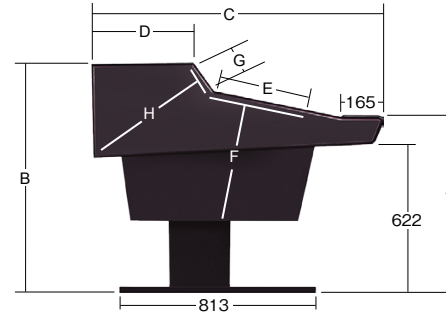

70 SERIES FEATURES AND TECHNICAL SPECIFICATIONS

単位:mm

70 Series consoles are shipped disassembled for easy installation. Each model design is product specific to achieve the best possible fit. Chassis components are made of 19mm MDF to provide strength and durability with minimal acoustical influence. Open chassis design defeats thermal buildup and permits easy cable access. Enclosed utility area behind meter-bridge separates, conceals, and protects vital gear and cabling. Detachable lids mounted on adjustable hinges and full-length back access panel provide easy access to utility areas. Multiple cable grommets in back main platform provide convenient cabling access. *Free shipping within the continental United States.

Dual lid design allows access to utility areas without having to clear entire bridge.

Most models offer on-board rack space to put crucial outboard gear at your fingertips.

Argosy quality in a smaller, non-expandable format.

Steel leg assemblies.

Open chassis design defeats thermal buildup and permits easy cabling access.

単位:mm

70 Series

for

	A height	B height	C depth	D depth	E rack sp.	F min. depth	G rack sp.	H min. depth
Digidesign Control 24	724	1016	1067	235	5 sp.	387	7 sp.	152-355
Digidesign ProControl	736	940	1130	387	8 sp.	394	2 sp.	198
Mackie 8 Bus	724	940	1130	387	8 sp.	362	3 sp.	362
Mackie D8B	724	940	1067	387	6 sp.	400	2 sp.	279
Mackie DXB	736	940	1130	387	3 sp.	406	6 sp.	210
Panasonic DA-7	724	1016	1067	343	7 sp.	387	4 sp.	356
Sony DMX-R100	749	940	1067	330	4 sp.	394	5 sp.	267
SoundCraft Ghost	749	940	1130	356	8 sp.	387	2 sp.	336
Tascam DM24	724	1016	1130	235	5 sp.	387	7 sp.	152-355
Tascam DM3200/DM4800	724	1041	1194	330	10 sp.	400	3 sp.	305
Tascam FW1884	724	940	1067	387	6 sp.	400	2 sp.	279
Yamaha DM2000	736	1029	1270	298	11 sp.	400	3 sp.	273
Yamaha O2R/O2R.96	749	1029	1194	254	11 sp.	406	3 sp.	229