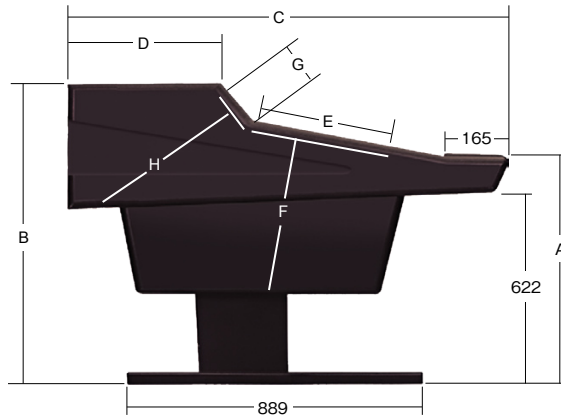

单位:mm

单位:mm

单位:mm

specifications

	A	B	C	D	E	F	G	H	J	K	L	expandable	Leg Set	End Panels	Armrest segment	Access Lids	M width	Est. Wt. lb.
	height	height	depth	depth	rack sp.	min. depth	min. depth	rack sp.	min. depth	min. depth	int. height							
Digidesign ProControl 90PC8, 16, 24, 32 90PC32E	29.0"	37.0"	44.5"	15.5"	8 r.u.	15.5"	18.25"	2 r.u.	17.0"	11.75"	10.125"	yes	1.5 x 3	32mm	3	3	89.5"	380-440#
	"	"	"	"	"	"	"	"	"	"	"	"	"	"	4	4	119.5"	560#
Mackie D8B 90D8B-RC, RR, 2D8B 902D8B-R, C 902D8B-RCC	28.75"	37.0"	42.0"	15.25"	6 r.u.	15.75"	17.75"	2 r.u.	15.0"	11.0"	10.125"	yes	1.5 x 3	32mm	3	3	89.5"	360-440#
	"	"	"	"	"	"	"	"	"	"	"	"	"	"	4	4	119.5"	550-570#
	"	"	"	"	"	"	"	"	"	"	"	"	"	"	5	5	149.5"	640#
Mackie 8.bus 9024, 32, 48, 56 9056G 9080G	28.75"	37.0"	44.5"	15.0"	8 r.u.	14.25"	16.25"	3 r.u.	14.25"	15.5"	10.125"	yes	1.5 x 3	32mm	3	3	89.5"	340-430#
	"	"	"	"	"	"	"	"	"	"	"	"	"	"	4	4	119.5"	460-490#
	"	"	"	"	"	"	"	"	"	"	"	"	"	"	5	5	149.5"	640#
Panasonic DA7 90-DA7-RR, RRC, 2DA7-R 902DA7-CCR	28.75"	40.125"	42.0"	13.5"	7 r.u.	15.25"	17.5"	4 r.u.	14.0"	15.0"	13.25"	yes	1.5 x 3	32mm	3	3	89.5"	400-430#
	"	"	"	"	"	"	"	"	"	"	"	"	"	"	4	4	119.5"	490#
SoundCraft Ghost 90G24, 32 90G56E	29.5"	37.0"	44.5"	14.0"	8 r.u.	15.25"	17.25"	2 r.u.	13.25"	13.5"	10.125"	yes	1.5 x 3	32mm	3	3	89.5"	360-430#
	"	"	"	"	"	"	"	"	"	"	"	"	"	"	4	4	119.5"	500#
Yamaha O2R 90102R, 202R 90202RG, 302RG	29.0"	40.125"	44.5"	11.25"	10 r.u.	15.75"	18.0"	3 r.u.	10.5"	11.0"	13.25"	yes	1.5 x 3	32mm	3	3	89.5"	380-430#
	"	"	"	"	"	"	"	"	"	"	"	"	"	"	4	4	119.5"	500-560#