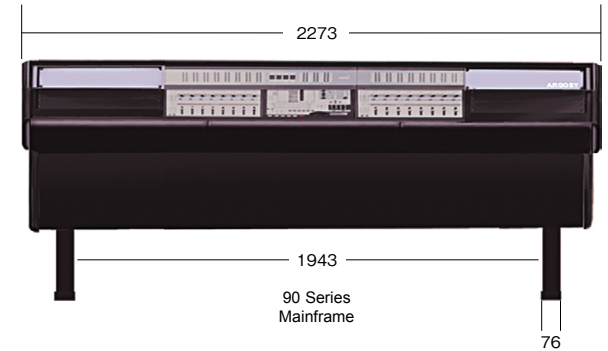

FEATURES AND TECHNICAL SPECIFICATIONS

90 SERIES

90 Series for	A height	B height	C depth	D depth	E rack sp.	F min. depth	G rack sp.	H min. depth
Digidesign Control 24	724	1029	1067	235	5 sp.	387	7 sp.	152-355
Digidesign ProControl	736	952	1130	387	8 sp.	394	2 sp.	198
Mackie 8 Bus	724	952	1130	387	8 sp.	362	3 sp.	362
Mackie D8B	724	952	1067	387	6 sp.	400	2 sp.	279
Mackie DXB	736	952	1130	387	3 sp.	406	6 sp.	210
Panasonic DA-7	724	1029	1067	343	7 sp.	387	4 sp.	356
Sony DMX-R100	749	1110	1067	330	4 sp.	394	5 sp.	267
SoundCraft Ghost	749	940	1130	356	8 sp.	387	2 sp.	336
Tascam DM24	724	1029	1130	235	5 sp.	387	7 sp.	152-355
Tascam DM3200/DM4800	724	1054	1194	330	10 sp.	400	3 sp.	305
Tascam FW1884	724	952	1067	387	6 sp.	400	2 sp.	279
Yamaha DM2000	736	1041	1270	298	11 sp.	400	3 sp.	273
Yamaha O2R/O2R.96	749	1041	1194	254	11 sp.	406	3 sp.	229