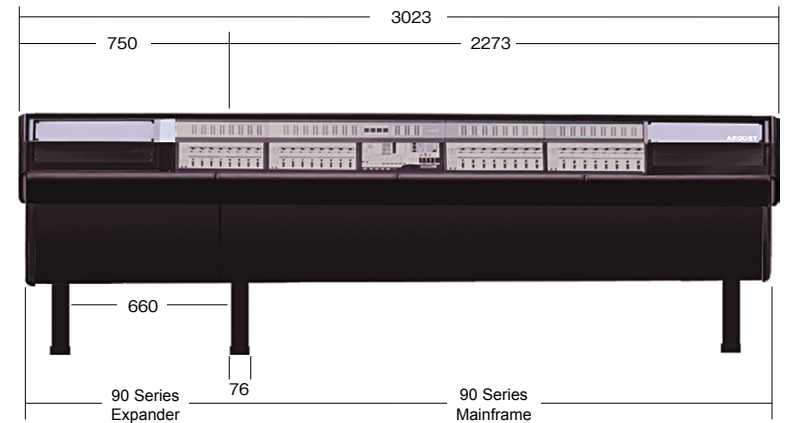

FEATURES AND TECHNICAL SPECIFICATIONS

90 SERIES

90 Series for	A height	B height	C depth	D depth	E rack sp.	F min. depth	G rack sp.	H min. depth
Digidesign Control 24	724	1029	1067	235	5 sp.	387	7 sp.	152-355
Digidesign ProControl	736	952	1130	387	8 sp.	394	2 sp.	198
Mackie 8 Bus	724	952	1130	387	8 sp.	362	3 sp.	362
Mackie D8B	724	952	1067	387	6 sp.	400	2 sp.	279
Mackie DXB	736	952	1130	387	3 sp.	406	6 sp.	210
Panasonic DA-7	724	1029	1067	343	7 sp.	387	4 sp.	356
Sony DMX-R100	749	1110	1067	330	4 sp.	394	5 sp.	267
SoundCraft Ghost	749	940	1130	356	8 sp.	387	2 sp.	336
Tascam DM24	724	1029	1130	235	5 sp.	387	7 sp.	152-355
Tascam DM3200/DM4800	724	1054	1194	330	10 sp.	400	3 sp.	305
Tascam FW1884	724	952	1067	387	6 sp.	400	2 sp.	279
Yamaha DM2000	736	1041	1270	298	11 sp.	400	3 sp.	273
Yamaha O2R/O2R.96	749	1041	1194	254	11 sp.	406	3 sp.	229

单位:mm

单位:mm

单位:mm