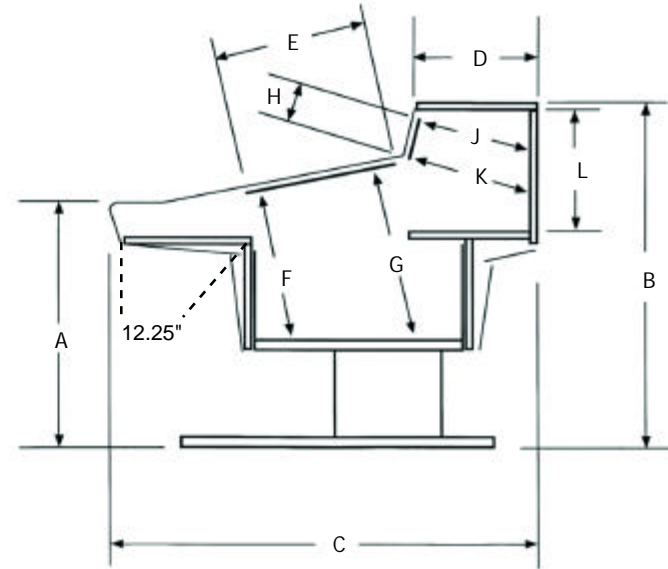

单位:mm

单位:mm

单位:mm

specifications

	A	B	C	D	E	F	G	H	J	K	L	expandable	Leg Set	End Panels	Armrest segment	Access Lids	M width	Est. Wt. lb.
	height	height	depth	depth	rack sp.	min. depth	min. depth	rack sp.	min. depth	min. depth	int. height							
Digidesign ProControl 90PC8, 16, 24, 32 90PC32E	29.0"	37.0"	44.5"	15.5"	8 r.u.	15.5"	18.25"	2 r.u.	17.0"	11.75"	10.125"	yes	1.5 x 3	32mm	3	3	89.5"	380-440#
	"	"	"	"	"	"	"	"	"	"	"	"	"	"	4	4	119.5"	560#
Mackie D8B 90D8B-RC, RR, 2D8B 902D8B-R, C 902D8B-RCC	28.75"	37.0"	42.0"	15.25"	6 r.u.	15.75"	17.75"	2 r.u.	15.0"	11.0"	10.125"	yes	1.5 x 3	32mm	3	3	89.5"	360-440#
	"	"	"	"	"	"	"	"	"	"	"	"	"	"	4	4	119.5"	550-570#
	"	"	"	"	"	"	"	"	"	"	"	"	"	"	5	5	149.5"	640#
Mackie 8.bus 9024, 32, 48, 56 9056G 9080G	28.75"	37.0"	44.5"	15.0"	8 r.u.	14.25"	16.25"	3 r.u.	14.25"	15.5"	10.125"	yes	1.5 x 3	32mm	3	3	89.5"	340-430#
	"	"	"	"	"	"	"	"	"	"	"	"	"	"	4	4	119.5"	460-490#
	"	"	"	"	"	"	"	"	"	"	"	"	"	"	5	5	149.5"	640#
Panasonic DA7 90-DA7-RR, RRC, 2DA7-R 902DA7-CCR	28.75"	40.125"	42.0"	13.5"	7 r.u.	15.25"	17.5"	4 r.u.	14.0"	15.0"	13.25"	yes	1.5 x 3	32mm	3	3	89.5"	400-430#
	"	"	"	"	"	"	"	"	"	"	"	"	"	"	4	4	119.5"	490#
SoundCraft Ghost 90G24, 32 90G56E	29.5"	37.0"	44.5"	14.0"	8 r.u.	15.25"	17.25"	2 r.u.	13.25"	13.5"	10.125"	yes	1.5 x 3	32mm	3	3	89.5"	360-430#
	"	"	"	"	"	"	"	"	"	"	"	"	"	"	4	4	119.5"	500#
Yamaha O2R 90102R, 202R 90202RG, 302RG	29.0"	40.125"	44.5"	11.25"	10 r.u.	15.75"	18.0"	3 r.u.	10.5"	11.0"	13.25"	yes	1.5 x 3	32mm	3	3	89.5"	380-430#
	"	"	"	"	"	"	"	"	"	"	"	"	"	"	4	4	119.5"	500-560#