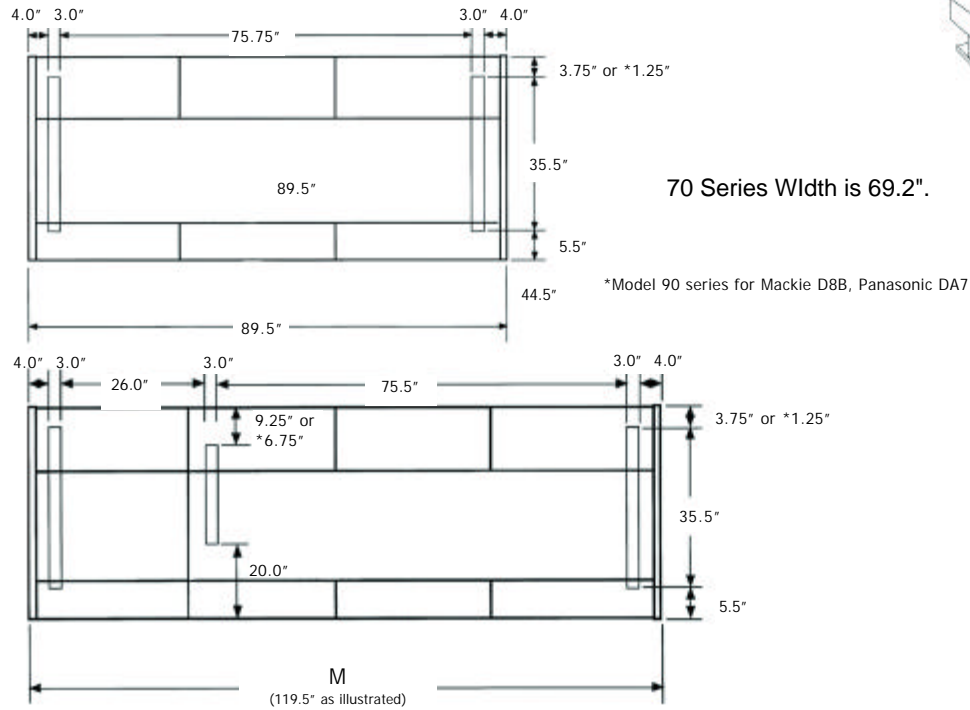

单位:mm

单位:mm

单位:mm

specifications

	A	B	C	D	E	F	G	H	J	K	L	expandable	Leg Set	End Panels	Armrest segment	Access Lids	M width	Est. Wt. lb.
	height	height	depth	depth	rack sp.	min. depth	min. depth	rack sp.	min. depth	min. depth	int. height							
Digidesign ProControl 90PC8, 16, 24, 32 90PC32E	29.0"	37.0"	44.5"	15.5"	8 r.u.	15.5"	18.25"	2 r.u.	17.0"	11.75"	10.125"	yes	1.5 x 3	32mm	3	3	89.5"	380-440#
	"	"	"	"	"	"	"	"	"	"	"	"	"	"	4	4	119.5"	560#
Mackie D8B 90D8B-RC, RR, 2D8B 902D8B-R, C 902D8B-RCC	28.75"	37.0"	42.0"	15.25"	6 r.u.	15.75"	17.75"	2 r.u.	15.0"	11.0"	10.125"	yes	1.5 x 3	32mm	3	3	89.5"	360-440#
	"	"	"	"	"	"	"	"	"	"	"	"	"	"	4	4	119.5"	550-570#
	"	"	"	"	"	"	"	"	"	"	"	"	"	"	5	5	149.5"	640#
Mackie 8.bus 9024, 32, 48, 56 9056G 9080G	28.75"	37.0"	44.5"	15.0"	8 r.u.	14.25"	16.25"	3 r.u.	14.25"	15.5"	10.125"	yes	1.5 x 3	32mm	3	3	89.5"	340-430#
	"	"	"	"	"	"	"	"	"	"	"	"	"	"	4	4	119.5"	460-490#
	"	"	"	"	"	"	"	"	"	"	"	"	"	"	5	5	149.5"	640#
Panasonic DA7 90-DA7-RR, RRC, 2DA7-R 902DA7-CCR	28.75"	40.125"	42.0"	13.5"	7 r.u.	15.25"	17.5"	4 r.u.	14.0"	15.0"	13.25"	yes	1.5 x 3	32mm	3	3	89.5"	400-430#
	"	"	"	"	"	"	"	"	"	"	"	"	"	"	4	4	119.5"	490#
SoundCraft Ghost 90G24, 32 90G56E	29.5"	37.0"	44.5"	14.0"	8 r.u.	15.25"	17.25"	2 r.u.	13.25"	13.5"	10.125"	yes	1.5 x 3	32mm	3	3	89.5"	360-430#
	"	"	"	"	"	"	"	"	"	"	"	"	"	"	4	4	119.5"	500#
Yamaha O2R 90102R, 202R 90202RG, 302RG	29.0"	40.125"	44.5"	11.25"	10 r.u.	15.75"	18.0"	3 r.u.	10.5"	11.0"	13.25"	yes	1.5 x 3	32mm	3	3	89.5"	380-430#
	"	"	"	"	"	"	"	"	"	"	"	"	"	"	4	4	119.5"	500-560#