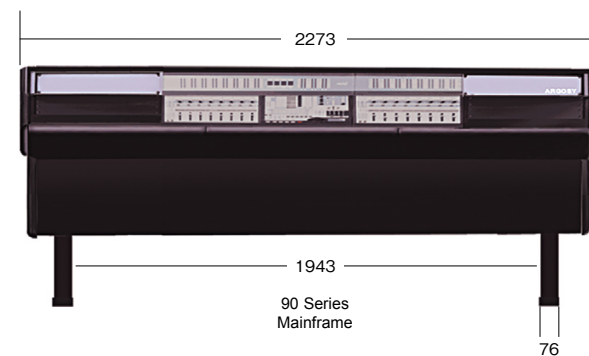

FEATURES AND TECHNICAL SPECIFICATIONS

90 SERIES

90 Series for	A height	B height	C depth	D depth	E rack sp.	F min. depth	G rack sp.	H min. depth
Digidesign Control 24	724	1029	1067	235	5 sp.	387	7 sp.	152-355
Digidesign ProControl	736	952	1130	387	8 sp.	394	2 sp.	198
Mackie 8 Bus	724	952	1130	387	8 sp.	362	3 sp.	362
Mackie D8B	724	952	1067	387	6 sp.	400	2 sp.	279
Mackie DXB	736	952	1130	387	3 sp.	406	6 sp.	210
Panasonic DA-7	724	1029	1067	343	7 sp.	387	4 sp.	356
Sony DMX-R100	749	1110	1067	330	4 sp.	394	5 sp.	267
SoundCraft Ghost	749	940	1130	356	8 sp.	387	2 sp.	336
Tascam DM24	724	1029	1130	235	5 sp.	387	7 sp.	152-355
Tascam DM3200/DM4800	724	1054	1194	330	10 sp.	400	3 sp.	305
Tascam FW1884	724	952	1067	387	6 sp.	400	2 sp.	279
Yamaha DM2000	736	1041	1270	298	11 sp.	400	3 sp.	273
Yamaha O2R/O2R.96	749	1041	1194	254	11 sp.	406	3 sp.	229

単位:mm

単位:mm

90 Series
Mainframe

90 Series
Expander

90 Series
Mainframe

単位:mm

70/90 Series for Digidesign Control|24 / Tascam Dm24

Rack Depth Restrictions

1. 370mm / 14.57"
2. 373mm / 14.69"
3. 378mm / 14.88"
4. 382mm / 15.04"
5. 388mm / 15.28"
6. 155mm / 6.10"
7. 190mm / 7.48"
8. 240mm / 9.45"
9. 285mm / 11.22"
10. 325mm / 12.80"
11. 350mm / 14.17"
12. 320mm / 12.60"