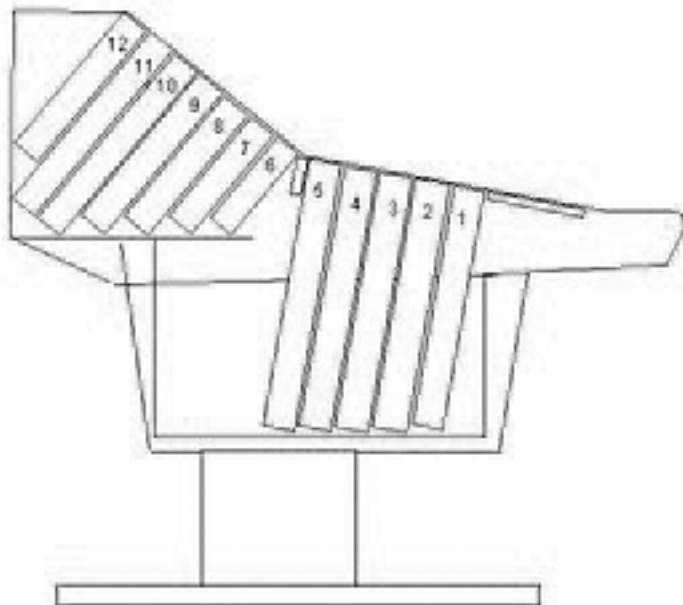

FEATURES AND TECHNICAL SPECIFICATIONS

90 SERIES

90 Series for	A height	B height	C depth	D depth	E rack sp.	F min. depth	G rack sp.	H min. depth
Digidesign Control 24	724	1029	1067	235	5 sp.	387	7 sp.	152-355
Digidesign ProControl	736	952	1130	387	8 sp.	394	2 sp.	198
Mackie 8 Bus	724	952	1130	387	8 sp.	362	3 sp.	362
Mackie D8B	724	952	1067	387	6 sp.	400	2 sp.	279
Mackie DXB	736	952	1130	387	3 sp.	406	6 sp.	210
Panasonic DA-7	724	1029	1067	343	7 sp.	387	4 sp.	356
Sony DMX-R100	749	1110	1067	330	4 sp.	394	5 sp.	267
SoundCraft Ghost	749	940	1130	356	8 sp.	387	2 sp.	336
Tascam DM24	724	1029	1130	235	5 sp.	387	7 sp.	152-355
Tascam DM3200/DM4800	724	1054	1194	330	10 sp.	400	3 sp.	305
Tascam FW1884	724	952	1067	387	6 sp.	400	2 sp.	279
Yamaha DM2000	736	1041	1270	298	11 sp.	400	3 sp.	273
Yamaha O2R/O2R.96	749	1041	1194	254	11 sp.	406	3 sp.	229

単位:mm

単位:mm

90 Series
Mainframe

90 Series
Expander

90 Series
Mainframe

単位:mm

70/90 Series for Digidesign Control|24 / Tascam Dm24

Rack Depth Restrictions

1. 370mm / 14.57"
2. 373mm / 14.69"
3. 378mm / 14.88"
4. 382mm / 15.04"
5. 388mm / 15.28"
6. 155mm / 6.10"
7. 190mm / 7.48"
8. 240mm / 9.45"
9. 285mm / 11.22"
10. 325mm / 12.80"
11. 350mm / 14.17"
12. 320mm / 12.60"