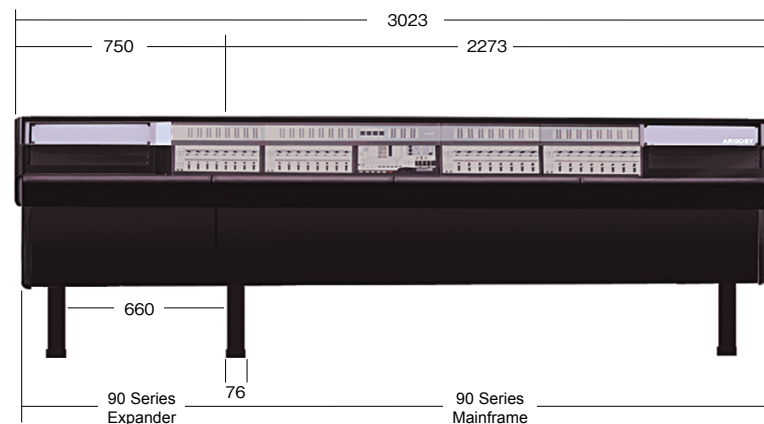

FEATURES AND TECHNICAL SPECIFICATIONS

90 SERIES

90 Series for	A height	B height	C depth	D depth	E rack sp.	F min. depth	G rack sp.	H min. depth
Digidesign Control 24	724	1029	1067	235	5 sp.	387	7 sp.	152-355
Digidesign ProControl	736	952	1130	387	8 sp.	394	2 sp.	198
Mackie 8 Bus	724	952	1130	387	8 sp.	362	3 sp.	362
Mackie D8B	724	952	1067	387	6 sp.	400	2 sp.	279
Mackie DXB	736	952	1130	387	3 sp.	406	6 sp.	210
Panasonic DA-7	724	1029	1067	343	7 sp.	387	4 sp.	356
Sony DMX-R100	749	1110	1067	330	4 sp.	394	5 sp.	267
SoundCraft Ghost	749	940	1130	356	8 sp.	387	2 sp.	336
Tascam DM24	724	1029	1130	235	5 sp.	387	7 sp.	152-355
Tascam DM3200/DM4800	724	1054	1194	330	10 sp.	400	3 sp.	305
Tascam FW1884	724	952	1067	387	6 sp.	400	2 sp.	279
Yamaha DM2000	736	1041	1270	298	11 sp.	400	3 sp.	273
Yamaha O2R/O2R.96	749	1041	1194	254	11 sp.	406	3 sp.	229

単位:mm

単位:mm

90 Series
Mainframe

90 Series
Expander

90 Series
Mainframe

単位:mm

70/90 Series for Digidesign Control|24 / Tascam Dm24

Rack Depth Restrictions

1. 370mm / 14.57"
2. 373mm / 14.69"
3. 378mm / 14.88"
4. 382mm / 15.04"
5. 388mm / 15.28"
6. 155mm / 6.10"
7. 190mm / 7.48"
8. 240mm / 9.45"
9. 285mm / 11.22"
10. 325mm / 12.80"
11. 350mm / 14.17"
12. 320mm / 12.60"