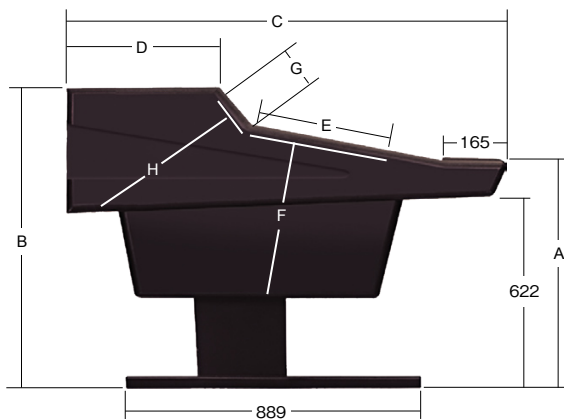

FEATURES AND TECHNICAL SPECIFICATIONS

90 SERIES

90 Series for	A height	B height	C depth	D depth	E rack sp.	F min. depth	G rack sp.	H min. depth
Digidesign Control 24	724	1029	1067	235	5 sp.	387	7 sp.	152-355
Digidesign ProControl	736	952	1130	387	8 sp.	394	2 sp.	198
Mackie 8 Bus	724	952	1130	387	8 sp.	362	3 sp.	362
Mackie D8B	724	952	1067	387	6 sp.	400	2 sp.	279
Mackie DXB	736	952	1130	387	3 sp.	406	6 sp.	210
Panasonic DA-7	724	1029	1067	343	7 sp.	387	4 sp.	356
Sony DMX-R100	749	1110	1067	330	4 sp.	394	5 sp.	267
SoundCraft Ghost	749	940	1130	356	8 sp.	387	2 sp.	336
Tascam DM24	724	1029	1130	235	5 sp.	387	7 sp.	152-355
Tascam DM3200/DM4800	724	1054	1194	330	10 sp.	400	3 sp.	305
Tascam FW1884	724	952	1067	387	6 sp.	400	2 sp.	279
Yamaha DM2000	736	1041	1270	298	11 sp.	400	3 sp.	273
Yamaha O2R/O2R.96	749	1041	1194	254	11 sp.	406	3 sp.	229

単位:mm

単位:mm

90 Series
Mainframe

90 Series
Expander

90 Series
Mainframe

単位:mm

70/90 Series for Digidesign Control|24 / Tascam Dm24

Rack Depth Restrictions

1. 370mm / 14.57"
2. 373mm / 14.69"
3. 378mm / 14.88"
4. 382mm / 15.04"
5. 388mm / 15.28"
6. 155mm / 6.10"
7. 190mm / 7.48"
8. 240mm / 9.45"
9. 285mm / 11.22"
10. 325mm / 12.80"
11. 350mm / 14.17"
12. 320mm / 12.60"