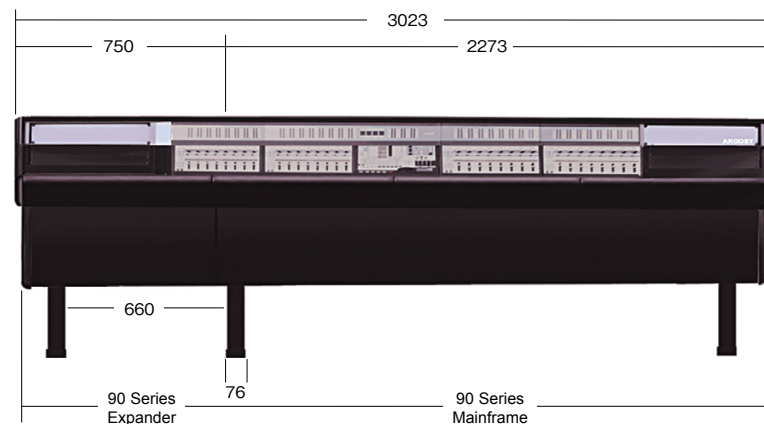

FEATURES AND TECHNICAL SPECIFICATIONS

90 SERIES

90 Series for	A height	B height	C depth	D depth	E rack sp.	F min. depth	G rack sp.	H min. depth
Digidesign Control 24	724	1029	1067	235	5 sp.	387	7 sp.	152-355
Digidesign ProControl	736	952	1130	387	8 sp.	394	2 sp.	198
Mackie 8 Bus	724	952	1130	387	8 sp.	362	3 sp.	362
Mackie D8B	724	952	1067	387	6 sp.	400	2 sp.	279
Mackie DXB	736	952	1130	387	3 sp.	406	6 sp.	210
Panasonic DA-7	724	1029	1067	343	7 sp.	387	4 sp.	356
Sony DMX-R100	749	1110	1067	330	4 sp.	394	5 sp.	267
SoundCraft Ghost	749	940	1130	356	8 sp.	387	2 sp.	336
Tascam DM24	724	1029	1130	235	5 sp.	387	7 sp.	152-355
Tascam DM3200/DM4800	724	1054	1194	330	10 sp.	400	3 sp.	305
Tascam FW1884	724	952	1067	387	6 sp.	400	2 sp.	279
Yamaha DM2000	736	1041	1270	298	11 sp.	400	3 sp.	273
Yamaha O2R/O2R.96	749	1041	1194	254	11 sp.	406	3 sp.	229

単位:mm

単位:mm

90 Series
Mainframe

90 Series
Expander

90 Series
Mainframe

単位:mm

70/90 Series for Digidesign DXB

Rack Depth Restrictions

1. 360mm / 14.25"
2. 365mm / 14.38"
3. 370mm / 14.63"
4. 440mm / 17.25"
5. 485mm / 19.20"
6. 205mm / 8.20"
7. 205mm / 8.20"
8. 228mm / 9.00"
9. 252mm / 10.00"

ARGOSY CONSOLE, INC. All rights reserved. Features and specifications subject to revision without notice. Trademarked names are property of their respective owners.