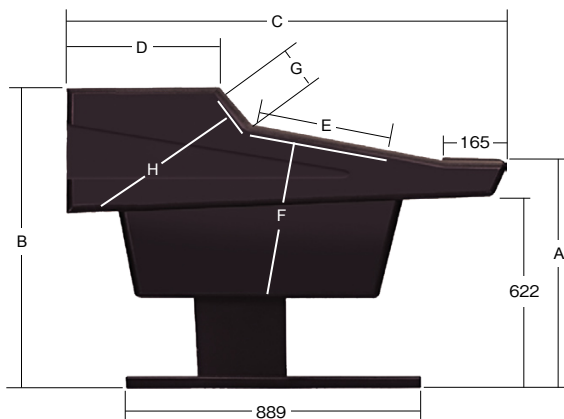

FEATURES AND TECHNICAL SPECIFICATIONS

90 SERIES

90 Series for	A height	B height	C depth	D depth	E rack sp.	F min. depth	G rack sp.	H min. depth
Digidesign Control 24	724	1029	1067	235	5 sp.	387	7 sp.	152-355
Digidesign ProControl	736	952	1130	387	8 sp.	394	2 sp.	198
Mackie 8 Bus	724	952	1130	387	8 sp.	362	3 sp.	362
Mackie D8B	724	952	1067	387	6 sp.	400	2 sp.	279
Mackie DXB	736	952	1130	387	3 sp.	406	6 sp.	210
Panasonic DA-7	724	1029	1067	343	7 sp.	387	4 sp.	356
Sony DMX-R100	749	1110	1067	330	4 sp.	394	5 sp.	267
SoundCraft Ghost	749	940	1130	356	8 sp.	387	2 sp.	336
Tascam DM24	724	1029	1130	235	5 sp.	387	7 sp.	152-355
Tascam DM3200/DM4800	724	1054	1194	330	10 sp.	400	3 sp.	305
Tascam FW1884	724	952	1067	387	6 sp.	400	2 sp.	279
Yamaha DM2000	736	1041	1270	298	11 sp.	400	3 sp.	273
Yamaha O2R/O2R.96	749	1041	1194	254	11 sp.	406	3 sp.	229

単位:mm

単位:mm

90 Series
Mainframe

90 Series
Expander

90 Series
Mainframe

単位:mm

70/90 Series for Digidesign DXB

Rack Depth Restrictions

1. 360mm / 14.25"
2. 365mm / 14.38"
3. 370mm / 14.63"
4. 440mm / 17.25"
5. 485mm / 19.20"
6. 205mm / 8.20"
7. 205mm / 8.20"
8. 228mm / 9.00"
9. 252mm / 10.00"

ARGOSY CONSOLE, INC. All rights reserved. Features and specifications subject to revision without notice. Trademarked names are property of their respective owners.