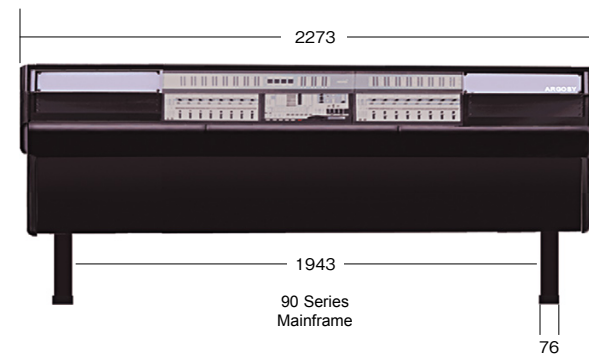

FEATURES AND TECHNICAL SPECIFICATIONS

90 SERIES

90 Series for	A height	B height	C depth	D depth	E rack sp.	F min. depth	G rack sp.	H min. depth
Digidesign Control 24	724	1029	1067	235	5 sp.	387	7 sp.	152-355
Digidesign ProControl	736	952	1130	387	8 sp.	394	2 sp.	198
Mackie 8 Bus	724	952	1130	387	8 sp.	362	3 sp.	362
Mackie D8B	724	952	1067	387	6 sp.	400	2 sp.	279
Mackie DXB	736	952	1130	387	3 sp.	406	6 sp.	210
Panasonic DA-7	724	1029	1067	343	7 sp.	387	4 sp.	356
Sony DMX-R100	749	1110	1067	330	4 sp.	394	5 sp.	267
SoundCraft Ghost	749	940	1130	356	8 sp.	387	2 sp.	336
Tascam DM24	724	1029	1130	235	5 sp.	387	7 sp.	152-355
Tascam DM3200/DM4800	724	1054	1194	330	10 sp.	400	3 sp.	305
Tascam FW1884	724	952	1067	387	6 sp.	400	2 sp.	279
Yamaha DM2000	736	1041	1270	298	11 sp.	400	3 sp.	273
Yamaha O2R/O2R.96	749	1041	1194	254	11 sp.	406	3 sp.	229

単位:mm

単位:mm

90 Series
Mainframe

90 Series
Expander

90 Series
Mainframe

単位:mm

70/90 Series for Digidesign DXB

Rack Depth Restrictions

1. 360mm / 14.25"
2. 365mm / 14.38"
3. 370mm / 14.63"
4. 440mm / 17.25"
5. 485mm / 19.20"
6. 205mm / 8.20"
7. 205mm / 8.20"
8. 228mm / 9.00"
9. 252mm / 10.00"

ARGOSY CONSOLE, INC. All rights reserved. Features and specifications subject to revision without notice. Trademarked names are property of their respective owners.