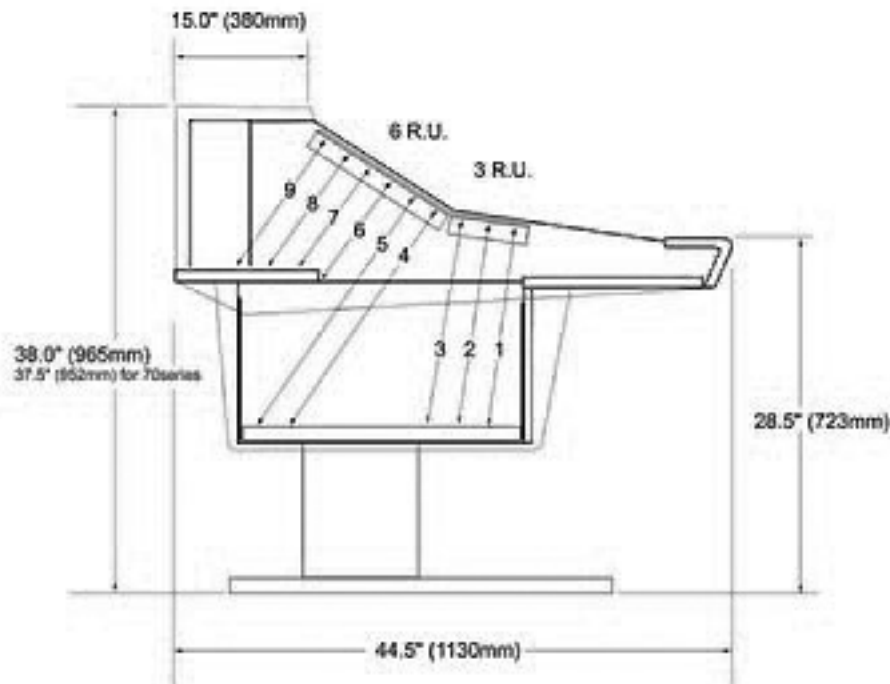

FEATURES AND TECHNICAL SPECIFICATIONS

90 SERIES

90 Series for	A height	B height	C depth	D depth	E rack sp.	F min. depth	G rack sp.	H min. depth
Digidesign Control 24	724	1029	1067	235	5 sp.	387	7 sp.	152-355
Digidesign ProControl	736	952	1130	387	8 sp.	394	2 sp.	198
Mackie 8 Bus	724	952	1130	387	8 sp.	362	3 sp.	362
Mackie D8B	724	952	1067	387	6 sp.	400	2 sp.	279
Mackie DXB	736	952	1130	387	3 sp.	406	6 sp.	210
Panasonic DA-7	724	1029	1067	343	7 sp.	387	4 sp.	356
Sony DMX-R100	749	1110	1067	330	4 sp.	394	5 sp.	267
SoundCraft Ghost	749	940	1130	356	8 sp.	387	2 sp.	336
Tascam DM24	724	1029	1130	235	5 sp.	387	7 sp.	152-355
Tascam DM3200/DM4800	724	1054	1194	330	10 sp.	400	3 sp.	305
Tascam FW1884	724	952	1067	387	6 sp.	400	2 sp.	279
Yamaha DM2000	736	1041	1270	298	11 sp.	400	3 sp.	273
Yamaha O2R/O2R.96	749	1041	1194	254	11 sp.	406	3 sp.	229

単位:mm

単位:mm

90 Series
Mainframe

90 Series
Expander

90 Series
Mainframe

単位:mm

70/90 Series for Digidesign DXB

Rack Depth Restrictions

1. 360mm / 14.25"
2. 365mm / 14.38"
3. 370mm / 14.63"
4. 440mm / 17.25"
5. 485mm / 19.20"
6. 205mm / 8.20"
7. 205mm / 8.20"
8. 228mm / 9.00"
9. 252mm / 10.00"

ARGOSY CONSOLE, INC. All rights reserved. Features and specifications subject to revision without notice. Trademarked names are property of their respective owners.