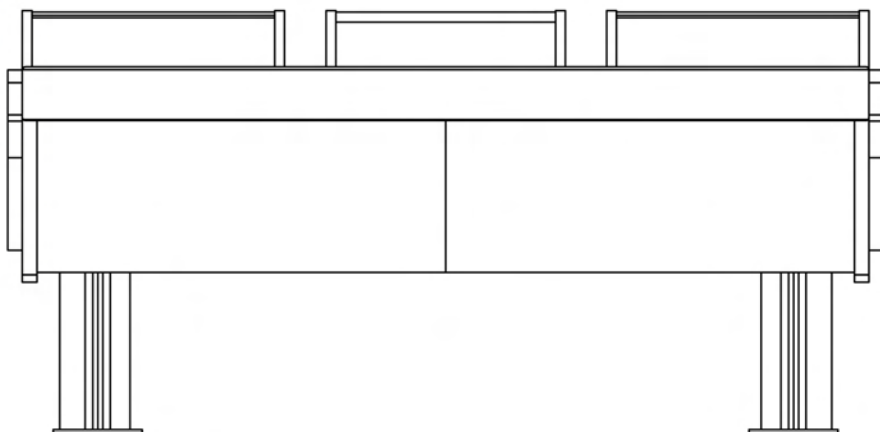

●●●●● ARGOSY.