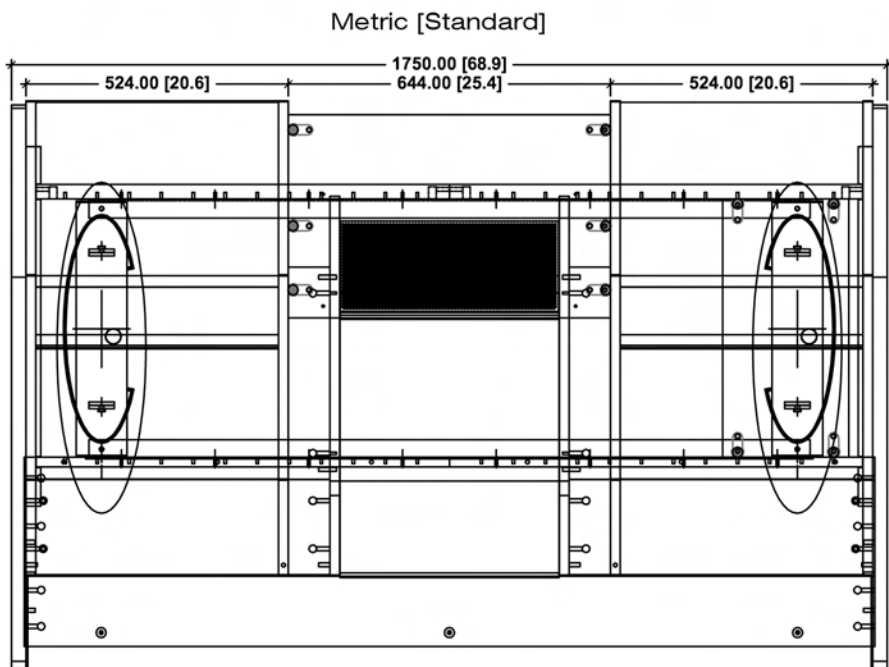

●●●●● ARGOSY.