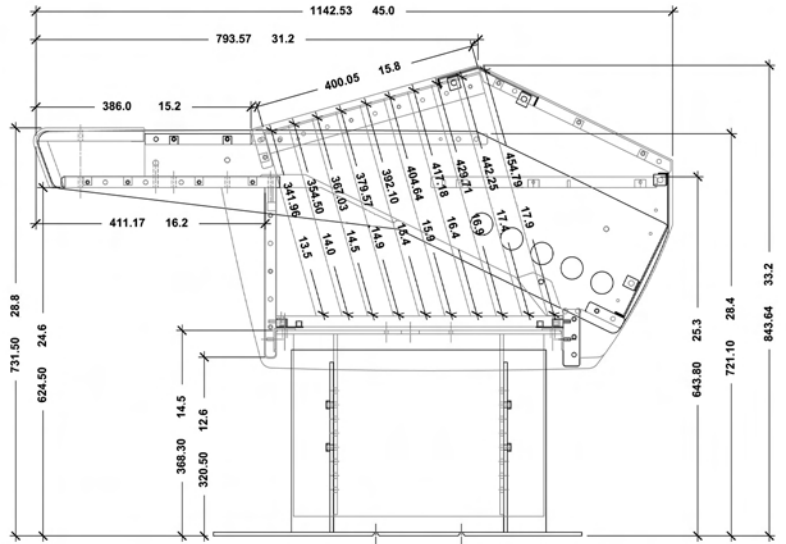

G-series

G-series with R9 rack module