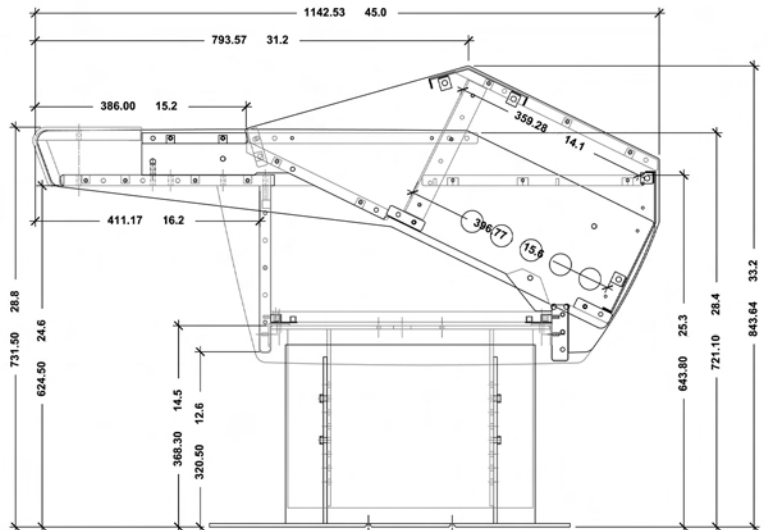

G-series with R6 rack module

Your dream studio
just got closer.

800.315.0878 or 573.557.3150
www.ArgosyConsole.com